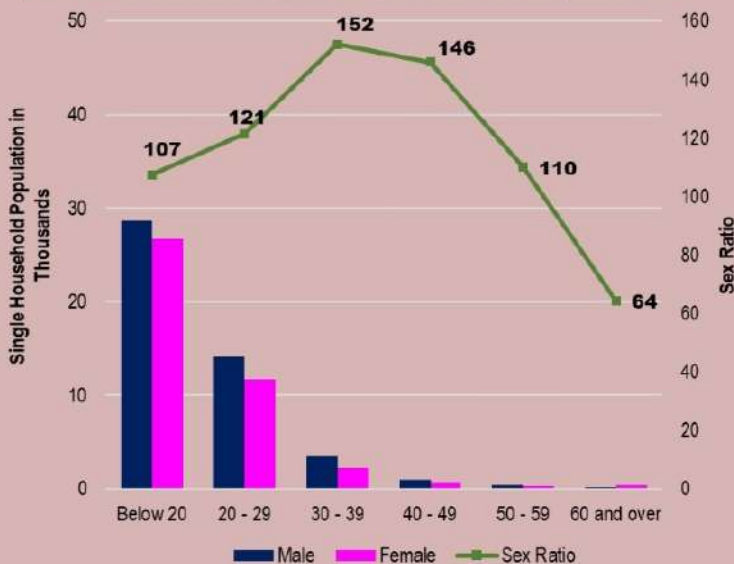

Single Population

IN THE CITY OF PUERTO PRINCESA

The number of **legally married** and **common-law/ live-in** marital arrangement in the city continued to increase since 2010.

89,883
persons who were **never married** and belongs to households in the City of Puerto Princesa (As of May 01, 2020)

53%
OF THE SINGLE HOUSEHOLD POPULATION 10 YEARS OLD AND OVER ARE MALES

There are more **single males than females** in the province across age groups below 60 years old.

Top 5 Barangays with Highest Sex Ratio Single Persons in the City, Puerto Princesa (number of males per 100 females)

Barangay	Sex Ratio
1. Salvacion	164
2. Seaside (Pob.)	160
3. Maoyon	159
4. Marufinas	155
5. Buenavista	155

Top 5 Barangays with Lowest Sex Ratio Single Persons in the City, Puerto Princesa (number of males per 100 females)