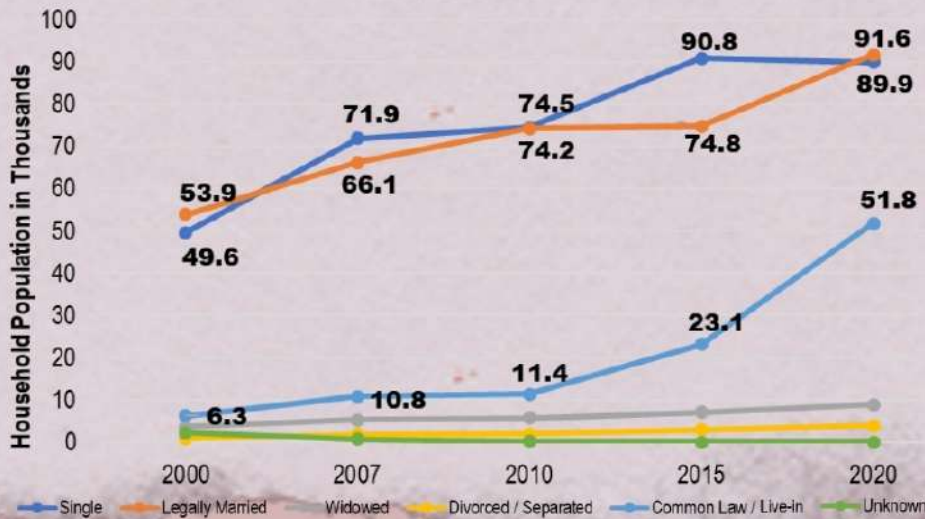

Single Population

IN THE CITY OF PUERTO PRINCESA

The number of **legally married** and **common-law/ live-in** marital arrangement in the city continued to increase since 2010.

89,883
persons who were **never married** and belongs to households in the City of Puerto Princesa (As of May 01, 2020)

53%
OF THE SINGLE HOUSEHOLD POPULATION 10 YEARS OLD AND OVER ARE MALES

There are more **single males than females** in the province across age groups below 60 years old.

Top 5 Barangays with Highest Sex Ratio Single Persons in the City, Puerto Princesa (number of males per 100 females)