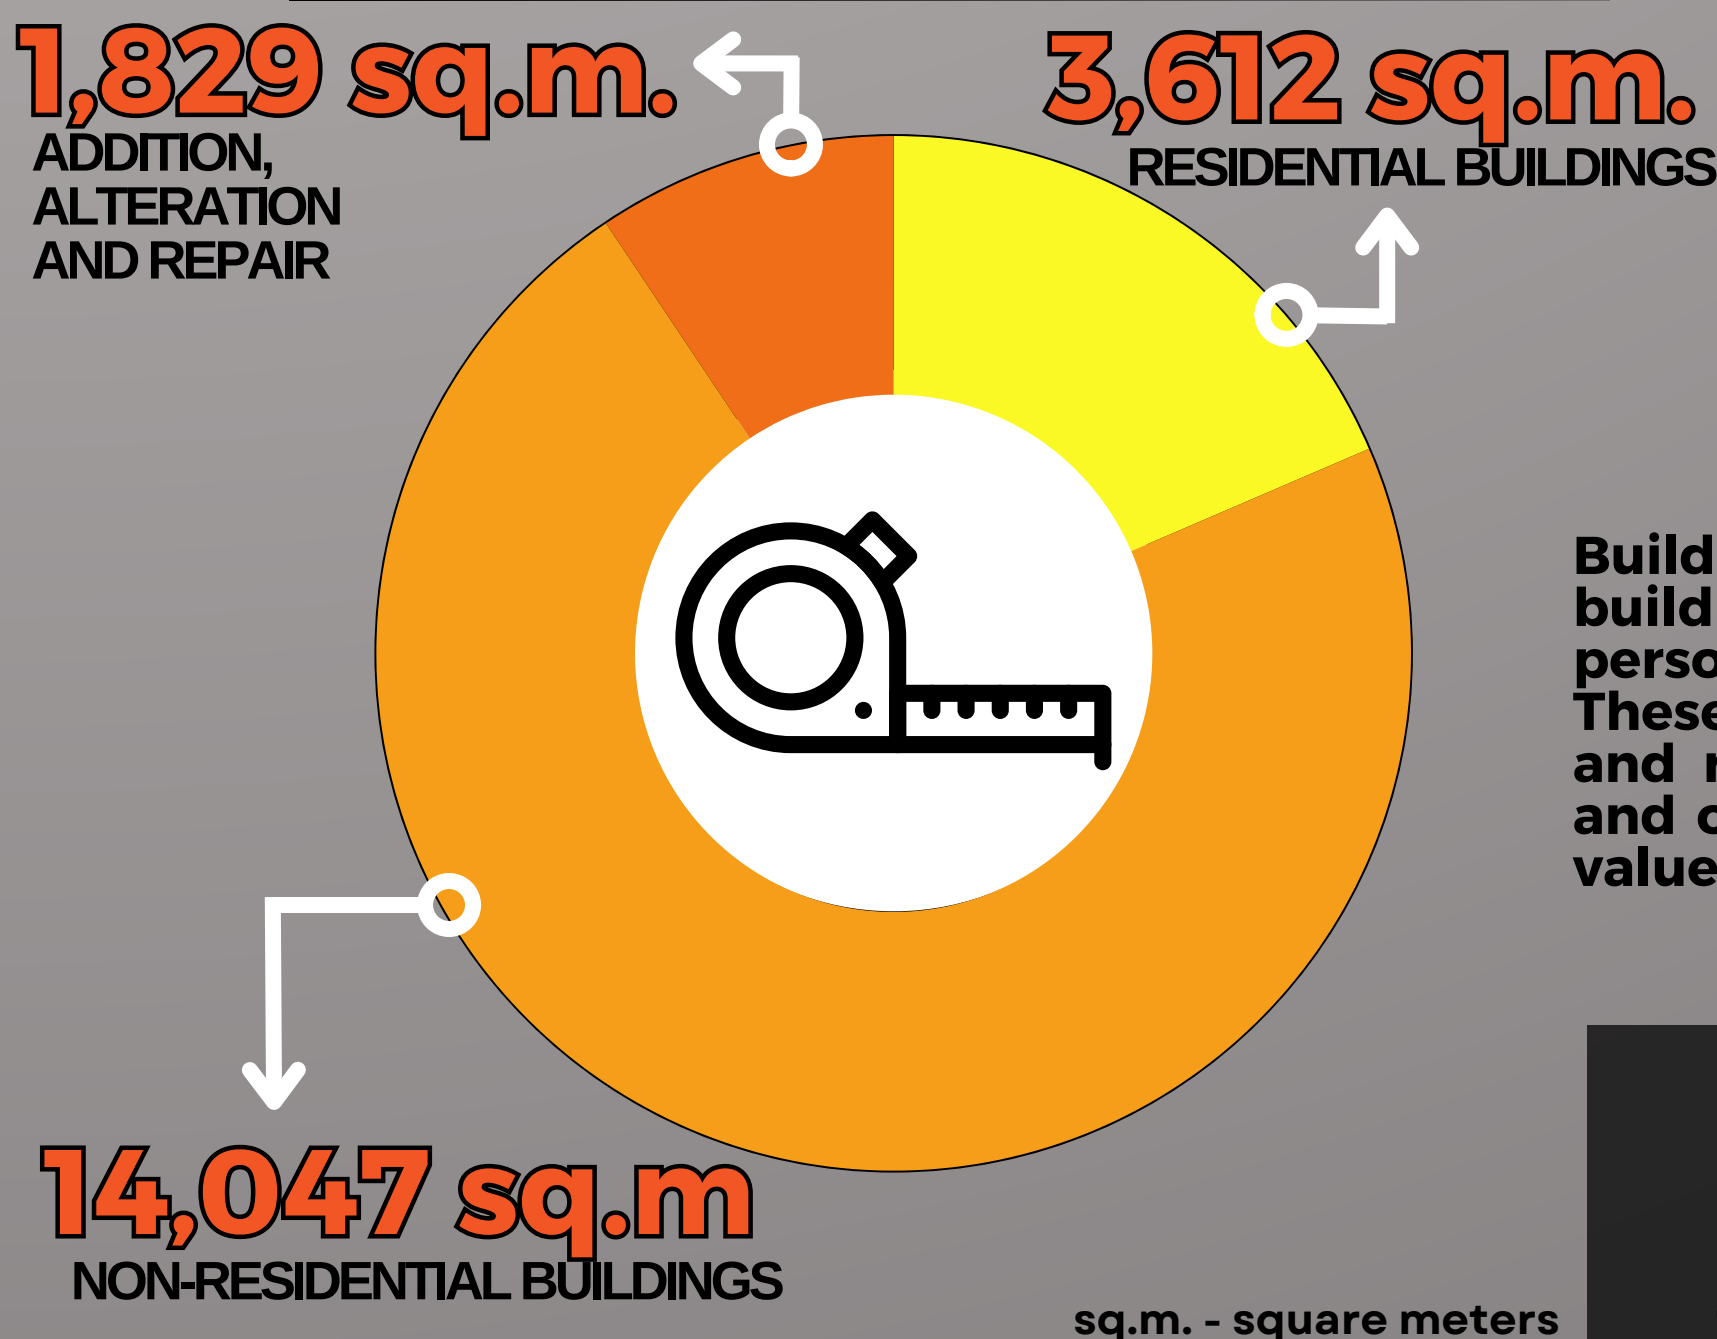

AUGUST 2024

PRELIMINARY RESULTS

ORIENTAL MINDORO

CONSTRUCTION STATISTICS

APPROVED BUILDING PERMITS

103

Release Date: December 06, 2024
Reference No.: 2024-IG-058

TYPE OF CONSTRUCTION

VALUE OF CONSTRUCTION

FLOOR AREA

M - million

Building Construction Statistics are generated from the building construction permits collected by PSA field personnel from the local building officials in the province. These include new construction and additions, alterations and repairs of residential and non-residential buildings and other structures, and their corresponding floor area, value and classification.

The Statistics Generated are the following:

TYPE OF CONSTRUCTION

NUMBER

FLOOR AREA

VALUE OF CONSTRUCTION