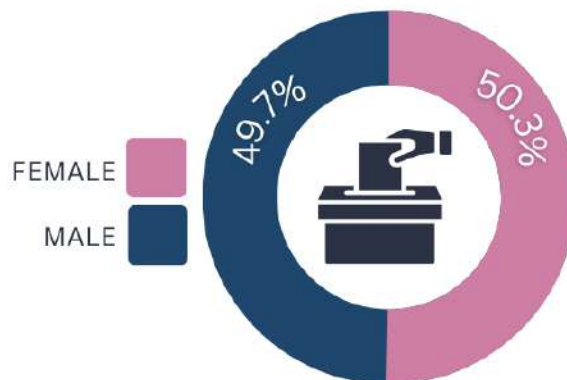

NUMBER OF REGISTERED VOTERS IN 2022

According to the Commission on Elections, MIMAROPA Region has a total of

1,831,328 REGISTERED VOTERS

01

Palawan

677,185

02

Oriental Mindoro

513,542

03

Occidental Mindoro

289,953

04

Romblon

198,078

05

Marinduque

152,570

91.2% TOTAL VOTERS TURNOUT

MALE

90.9%

FEMALE

91.6%

TOTAL NUMBER OF CANDIDATES PER ELECTIVE POSITION

2,440

TOTAL NUMBER OF ELECTED CANDIDATES PER ELECTIVE POSITION

798

28
MEMBER, HOUSE OF REPRESENTATIVES

17
GOVERNOR

136
MEMBER, SANGGUNIANG PANLALAWIGAN

15
VICE-GOVERNOR

212
MAYOR

187
VICE-MAYOR

1,845
COUNCILOR

MALE

1,972

FEMALE

468

NUMBER OF ESTABLISHED AND CLUSTERED PRECINCTS

12,668
ESTABLISHED PRECINCTS

12,668
ESTABLISHED PRECINCTS FUNCTION

3,348
CLUSTERED PRECINCTS

3,348
CLUSTERED PRECINCTS FUNCTION