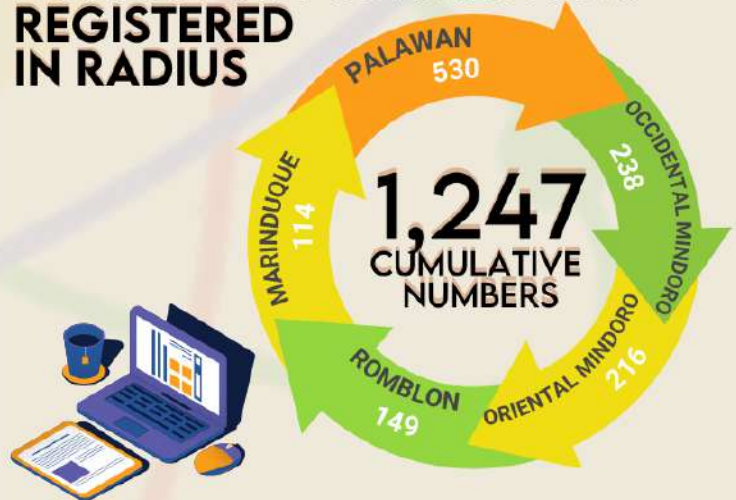

NUMBER OF PUBLICATIONS REGISTERED IN RADIUS

958 RESEARCHERS REGISTERED IN THE RADIUS

50.1%
480 FEMALE

49.9%
478 MALE