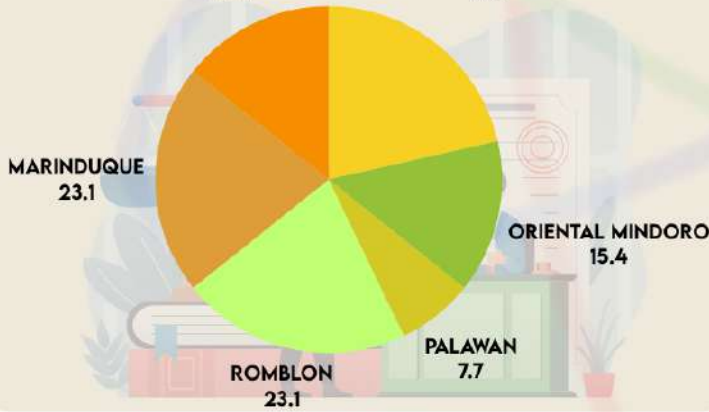

13 SETUP-ASSISTED FIRMS BY PROVINCE

CITY OF PUERTO PRINCESA 15.4   OCCIDENTAL MINDORO 23.1