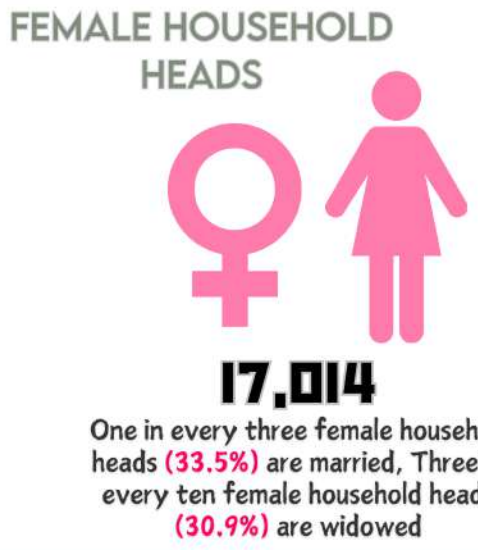

DEMOGRAPHIC CHARACTERISTICS OF HOUSEHOLD HEADS

from the City of Puerto Princesa

Household head refers to the person who generally provides the chief source of income for the household unit and is responsible for the organization and care of the household or who is regarded as such by the members of the household.

AGE-SEX POPULATION DISTRIBUTION OF HOUSEHOLD HEADS

DISTRIBUTION OF HOUSEHOLD HEADS BY SIZE OF HOUSEHOLD