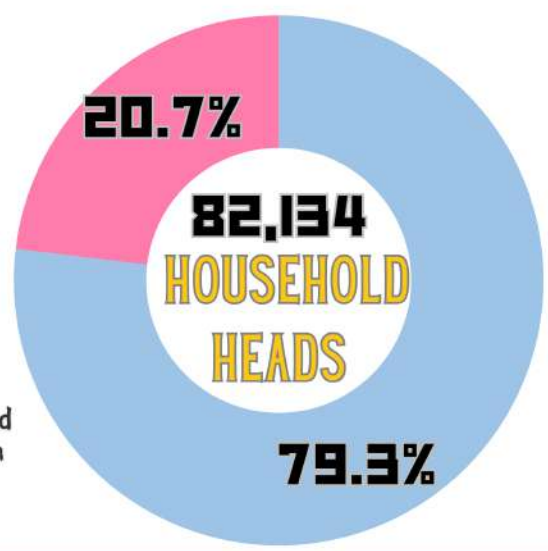

DEMOGRAPHIC CHARACTERISTICS OF HOUSEHOLD HEADS

from the City of Puerto Princesa

Household head refers to the person who generally provides the chief source of income for the household unit and is responsible for the organization and care of the household or who is regarded as such by the members of the household.

AGE-SEX POPULATION DISTRIBUTION OF HOUSEHOLD HEADS

DISTRIBUTION OF HOUSEHOLD HEADS BY SIZE OF HOUSEHOLD