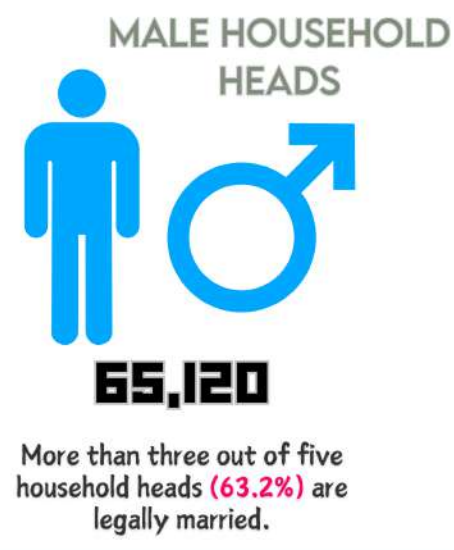

DEMOGRAPHIC CHARACTERISTICS OF HOUSEHOLD HEADS

from the City of Puerto Princesa

Household head refers to the person who generally provides the chief source of income for the household unit and is responsible for the organization and care of the household or who is regarded as such by the members of the household.

AGE-SEX POPULATION DISTRIBUTION OF HOUSEHOLD HEADS

DISTRIBUTION OF HOUSEHOLD HEADS BY SIZE OF HOUSEHOLD