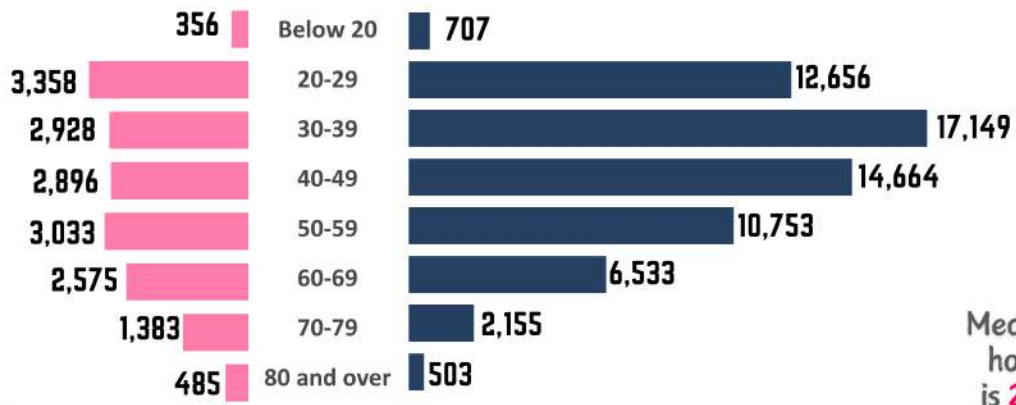

DEMOGRAPHIC CHARACTERISTICS OF HOUSEHOLD HEADS

from the City of Puerto Princesa

Household head refers to the person who generally provides the chief source of income for the household unit and is responsible for the organization and care of the household or who is regarded as such by the members of the household.

AGE-SEX POPULATION DISTRIBUTION OF HOUSEHOLD HEADS

DISTRIBUTION OF HOUSEHOLD HEADS BY SIZE OF HOUSEHOLD