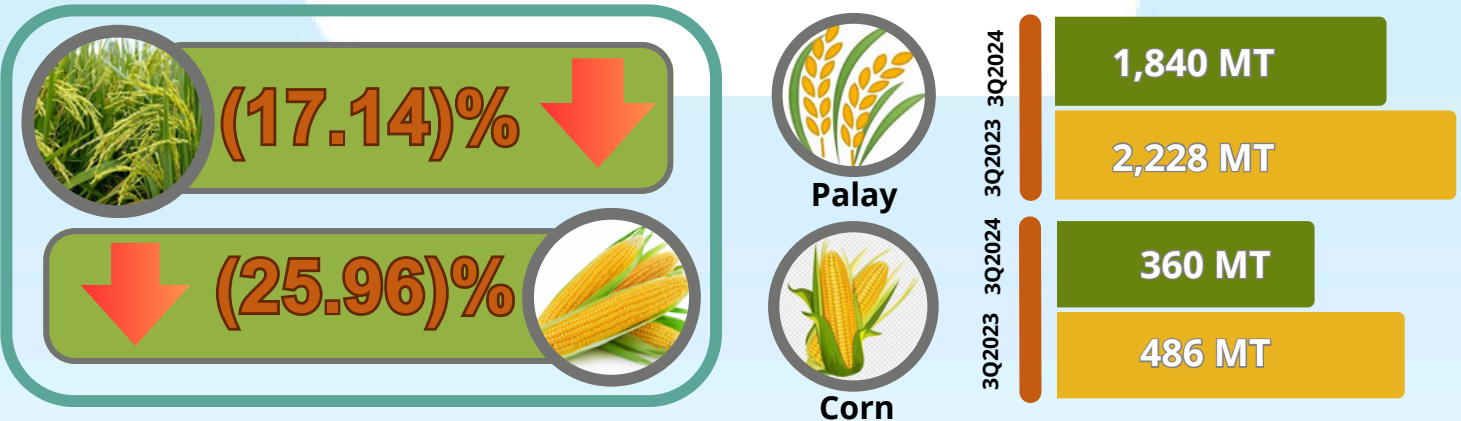

PALAY AND CORN SITUATION IN ROMBLON 3RD QUARTER 2024

VOLUME OF PRODUCTION in Metric Ton (MT)

GROWTH RATE, 3rd QUARTER 2023 AND 2024

PERCENT SHARE TO TOTAL PRODUCTION: 3rd Quarter 2024