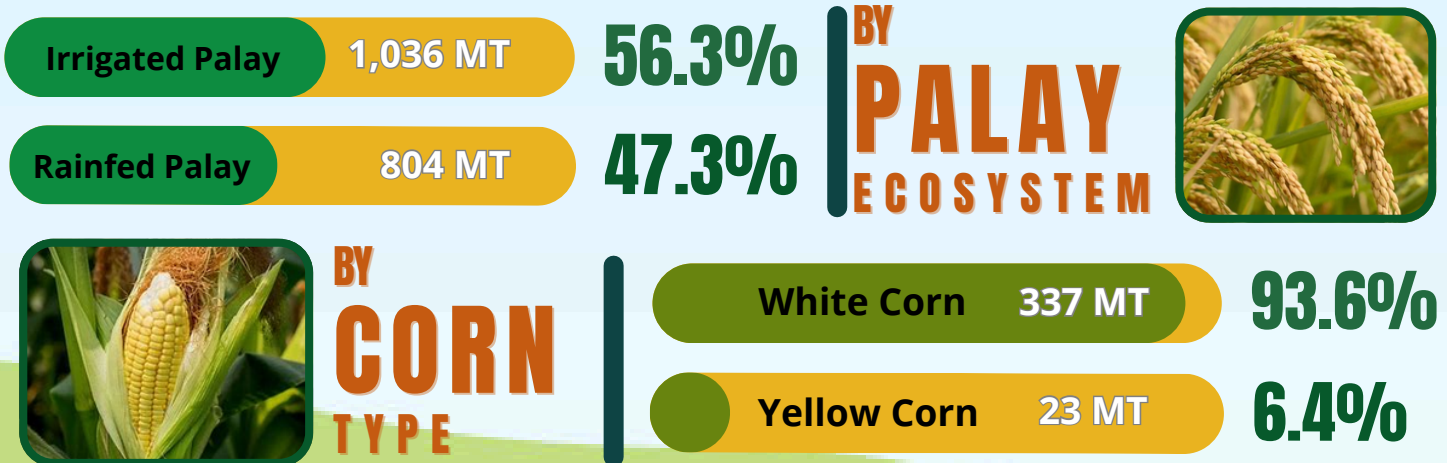

PALAY AND CORN SITUATION IN ROMBLON 3RD QUARTER 2024

VOLUME OF PRODUCTION in Metric Ton (MT)

GROWTH RATE, 3rd QUARTER 2023 AND 2024

PERCENT SHARE TO TOTAL PRODUCTION: 3rd Quarter 2024

AREA HARVESTED in Hectare (HA)

SOURCE: Philippine Statistics Authority, Palay and Corn Production Survey (PCPS)