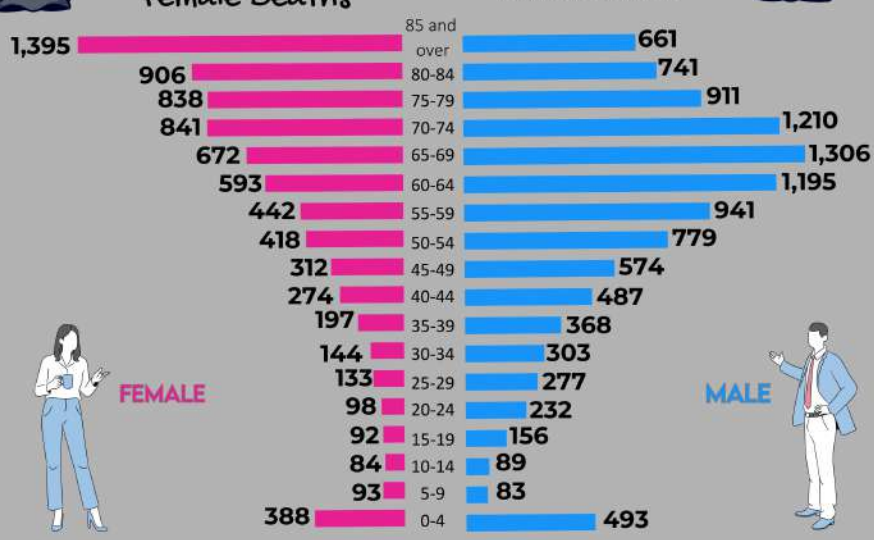

Number of Registered Deaths by Sex of the Deceased by Place of Occurrence

Legend:

FEMALE

MALE

Age-Sex Distribution of Registered Deaths

10,806
Total Registered Female Deaths

7,920
Total Registered Male Deaths

FEMALE

MALE

Top 3 Months with the Highest number of Registered Deaths