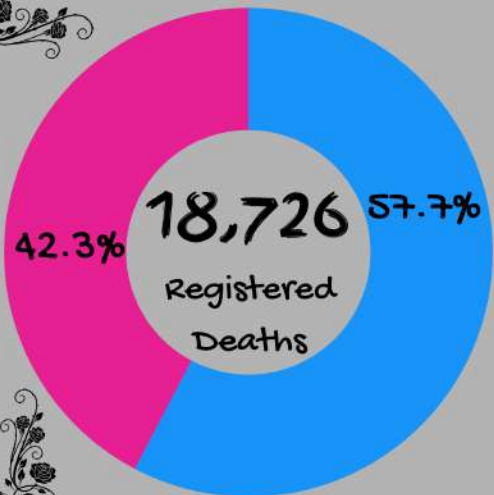

Women and Men in Vital Statistics 2023 Registered Deaths in the MIMAROPA Region

Ref No.2025-IG-38

DID YOU KNOW?

Death refers to the permanent disappearance of all evidence of life at any time after live birth has taken place. No human body shall be buried unless the proper death certificate has been presented and recorded in the Office of the Local Civil Registrar.

Number of Registered Deaths by Sex of the Deceased by Place of Occurrence

Legend:

FEMALE

MALE

Age-Sex Distribution of Registered Deaths

10,806
Total Registered Female Deaths

7,920
Total Registered Male Deaths

FEMALE

MALE

Top 3 Months with the Highest number of Registered Deaths