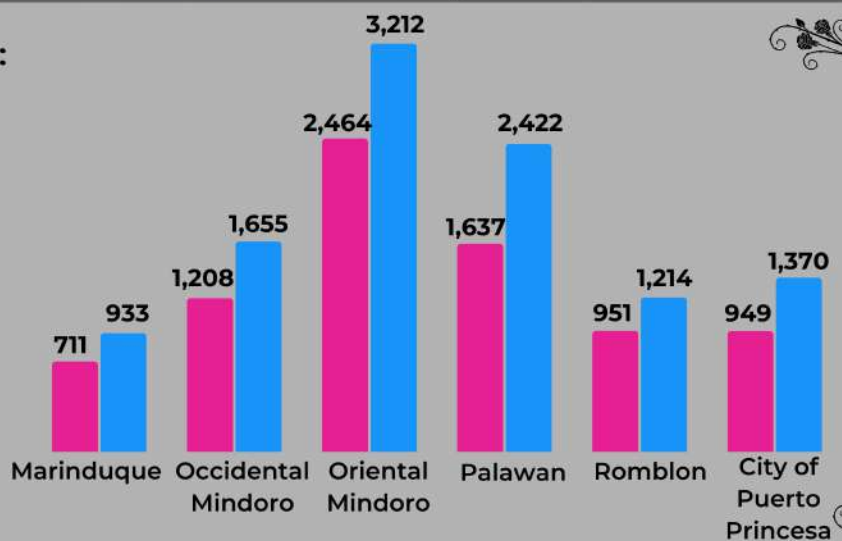

Number of Registered Deaths by Sex of the Deceased by Place of Occurrence

Legend:

FEMALE

MALE

Age-Sex Distribution of Registered Deaths

10,806
Total Registered Female Deaths

7,920
Total Registered Male Deaths