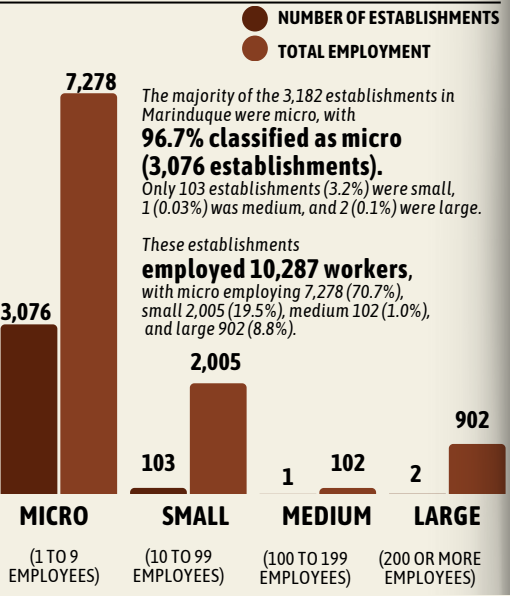

# LIST OF ESTABLISHMENTS PROVINCE OF MARINDUQUE, 2023

The List of Establishments (LE) by the PSA is a registry of establishments in the Philippines, gathered through canvassing, secondary sources, and survey reports. It serves as the sampling frame for PSA's establishment-based surveys and censuses.

An establishment is a single economic unit under one ownership, performing a specific activity at a fixed location. The LE is updated regularly, with nationwide updates during the Census of Philippine Business and Industry (CPBI) years and limited updates in non-CPBI years, depending on resources and data needs.

# 3,182

establishments in operation in 2023.

This figure represents an **11.2 percent increase** from the 2,861 establishments listed in 2022.

**NUMBER OF ESTABLISHMENTS IN OPERATION BY SEX OF PERSON HOLDING THE HIGHEST POSITION IN MARINDUQUE: 2023 LE**

**1,474** (Male)

**1,708** (Female)

Around **53.7 percent** of the establishments listed in 2023 had females holding the highest position within the organization.

**NUMBER AND TOTAL EMPLOYMENT OF ESTABLISHMENTS IN OPERATION BY SECTION AND EMPLOYMENT GROUPING (MICRO, SMALL, MEDIUM AND LARGE) IN MARINDUQUE: 2023 LE**