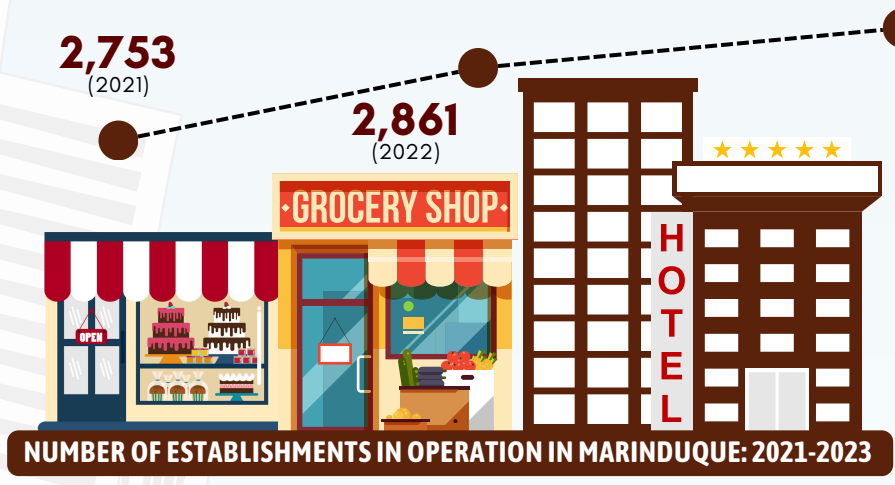

# LIST OF ESTABLISHMENTS PROVINCE OF MARINDUQUE, 2023

The List of Establishments (LE) by the PSA is a registry of establishments in the Philippines, gathered through canvassing, secondary sources, and survey reports. It serves as the sampling frame for PSA's establishment-based surveys and censuses.

An establishment is a single economic unit under one ownership, performing a specific activity at a fixed location. The LE is updated regularly, with nationwide updates during the Census of Philippine Business and Industry (CPBI) years and limited updates in non-CPBI years, depending on resources and data needs.

# 3,182

establishments in operation in 2023.

This figure represents an **11.2 percent increase** from the 2,861 establishments listed in 2022.

**NUMBER OF ESTABLISHMENTS IN OPERATION BY SEX OF PERSON HOLDING THE HIGHEST POSITION IN MARINDUQUE: 2023 LE**

Most of the establishments were from the municipality of Boac, accounting for 1,017 establishments (32.0%), while the fewest were in Buenavista, with only 245 establishments (7.7%).

Source: Philippine Statistics Authority, Updating of the List of Establishments (ULE)