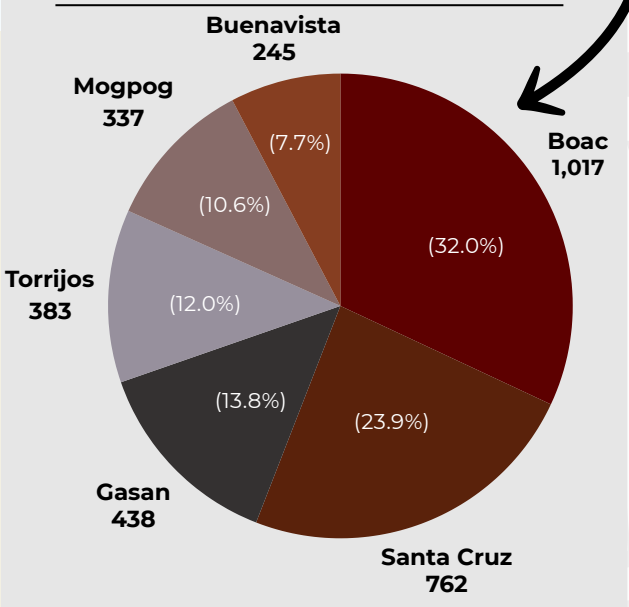

# 3,182

establishments in operation in 2023.

This figure represents an **11.2 percent increase** from the 2,861 establishments listed in 2022.

**NUMBER OF ESTABLISHMENTS IN OPERATION BY SEX OF PERSON HOLDING THE HIGHEST POSITION IN MARINDUQUE: 2023 LE**

**1,474** (Male)

**1,708** (Female)

Around **53.7 percent** of the establishments listed in 2023 had females holding the highest position within the organization.

**NUMBER AND TOTAL EMPLOYMENT OF ESTABLISHMENTS IN OPERATION BY SECTION AND EMPLOYMENT GROUPING (MICRO, SMALL, MEDIUM AND LARGE) IN MARINDUQUE: 2023 LE**

Most of the establishments were from the municipality of Boac, accounting for 1,017 establishments (32.0%), while the fewest were in Buenavista, with only 245 establishments (7.7%).

Source: Philippine Statistics Authority, Updating of the List of Establishments (ULE)