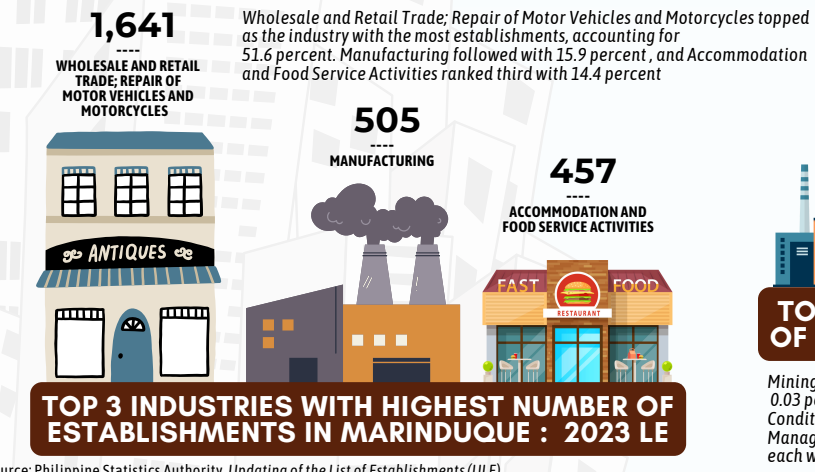

# 3,182

establishments in operation in 2023.

This figure represents an **11.2 percent increase** from the 2,861 establishments listed in 2022.

**NUMBER OF ESTABLISHMENTS IN OPERATION BY SEX OF PERSON HOLDING THE HIGHEST POSITION IN MARINDUQUE: 2023 LE**

**1,474** (Male)

**1,708** (Female)

Around **53.7 percent** of the establishments listed in 2023 had females holding the highest position within the organization.

**NUMBER AND TOTAL EMPLOYMENT OF ESTABLISHMENTS IN OPERATION BY SECTION AND EMPLOYMENT GROUPING (MICRO, SMALL, MEDIUM AND LARGE) IN MARINDUQUE: 2023 LE**

Most of the establishments were from the municipality of Boac, accounting for 1,017 establishments (32.0%), while the fewest were in Buenavista, with only 245 establishments (7.7%).

Source: Philippine Statistics Authority, Updating of the List of Establishments (ULE)