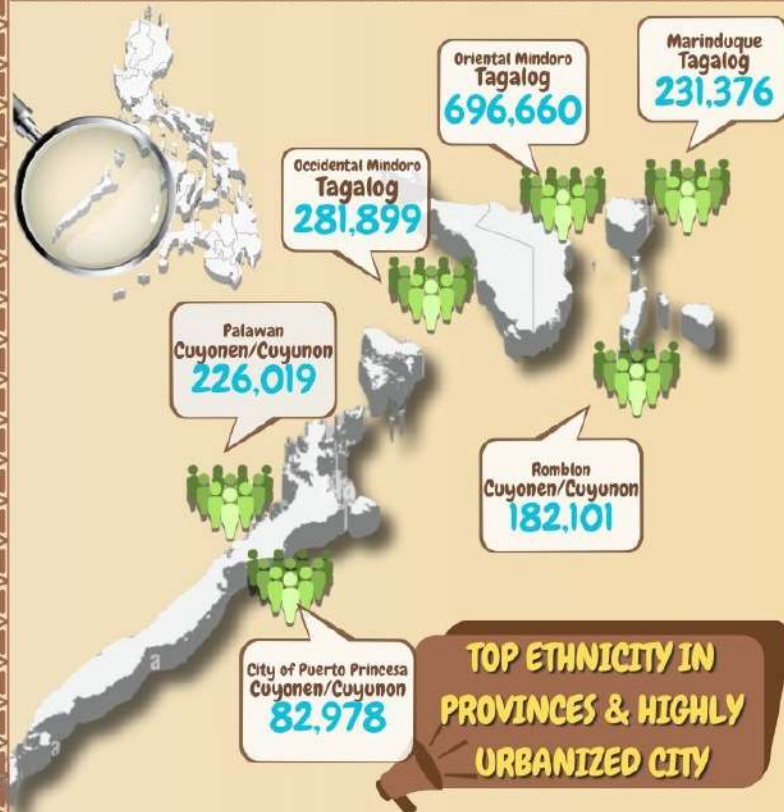

## 3,228,558 TOTAL POPULATION

In the MIMAROPA Region, which has a population of 3,228,558 people, different ethnic groups are distributed as follows:

INDIGENOUS PEOPLES (IP)  
**800,263**

MUSLIM ETHNIC GROUP  
**28,470**

### TOP 5 Foreign Ethnicities

### TOP 5 Muslim Ethnic Groups\*

### TOP 5 Indigenous Peoples\*

**TOP ETHNICITY IN PROVINCES & HIGHLY URBANIZED CITY**