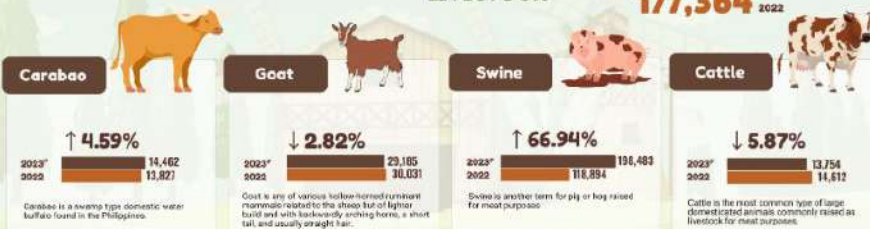

AGRICULTURAL STATISTICS

MARINDUQUE

2ND SEMESTER, 2022 AND 2023^P

LIVESTOCK & POULTRY STATISTICS

TOTAL INVENTORY OF LIVESTOCK

↑44.27%
255,884 2023^P
177,364 2022