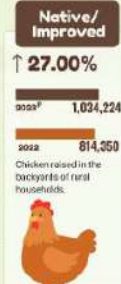

AGRICULTURAL STATISTICS

MARINDUQUE

2ND SEMESTER, 2022 AND 2023^P

LIVESTOCK & POULTRY STATISTICS

TOTAL INVENTORY OF LIVESTOCK

↑44.27%
255,884 2023^P
177,364 2022

CHICKEN INVENTORY, 2ND SEMESTER, 2022 AND 2023^P (IN BIRDS)

↑26.28%
1,116,363 2023^P
884,049 2022
TOTAL INVENTORY OF POULTRY ANIMALS

TOTAL CHICKEN INVENTORY
↑26.79%
1,076,256 2023^P
848,867 2022

^P - Preliminary Result, Not Applicable

DUCK INVENTORY, 2ND SEMESTER, 2022 AND 2023^P (IN BIRDS)

2022 AND 2023^P CEREALS STATISTICS

^P - Preliminary results

*Values may not equal the sum of the components

Graphics: Chica.com

2022 AND 2023^P FISHERIES PRODUCTION