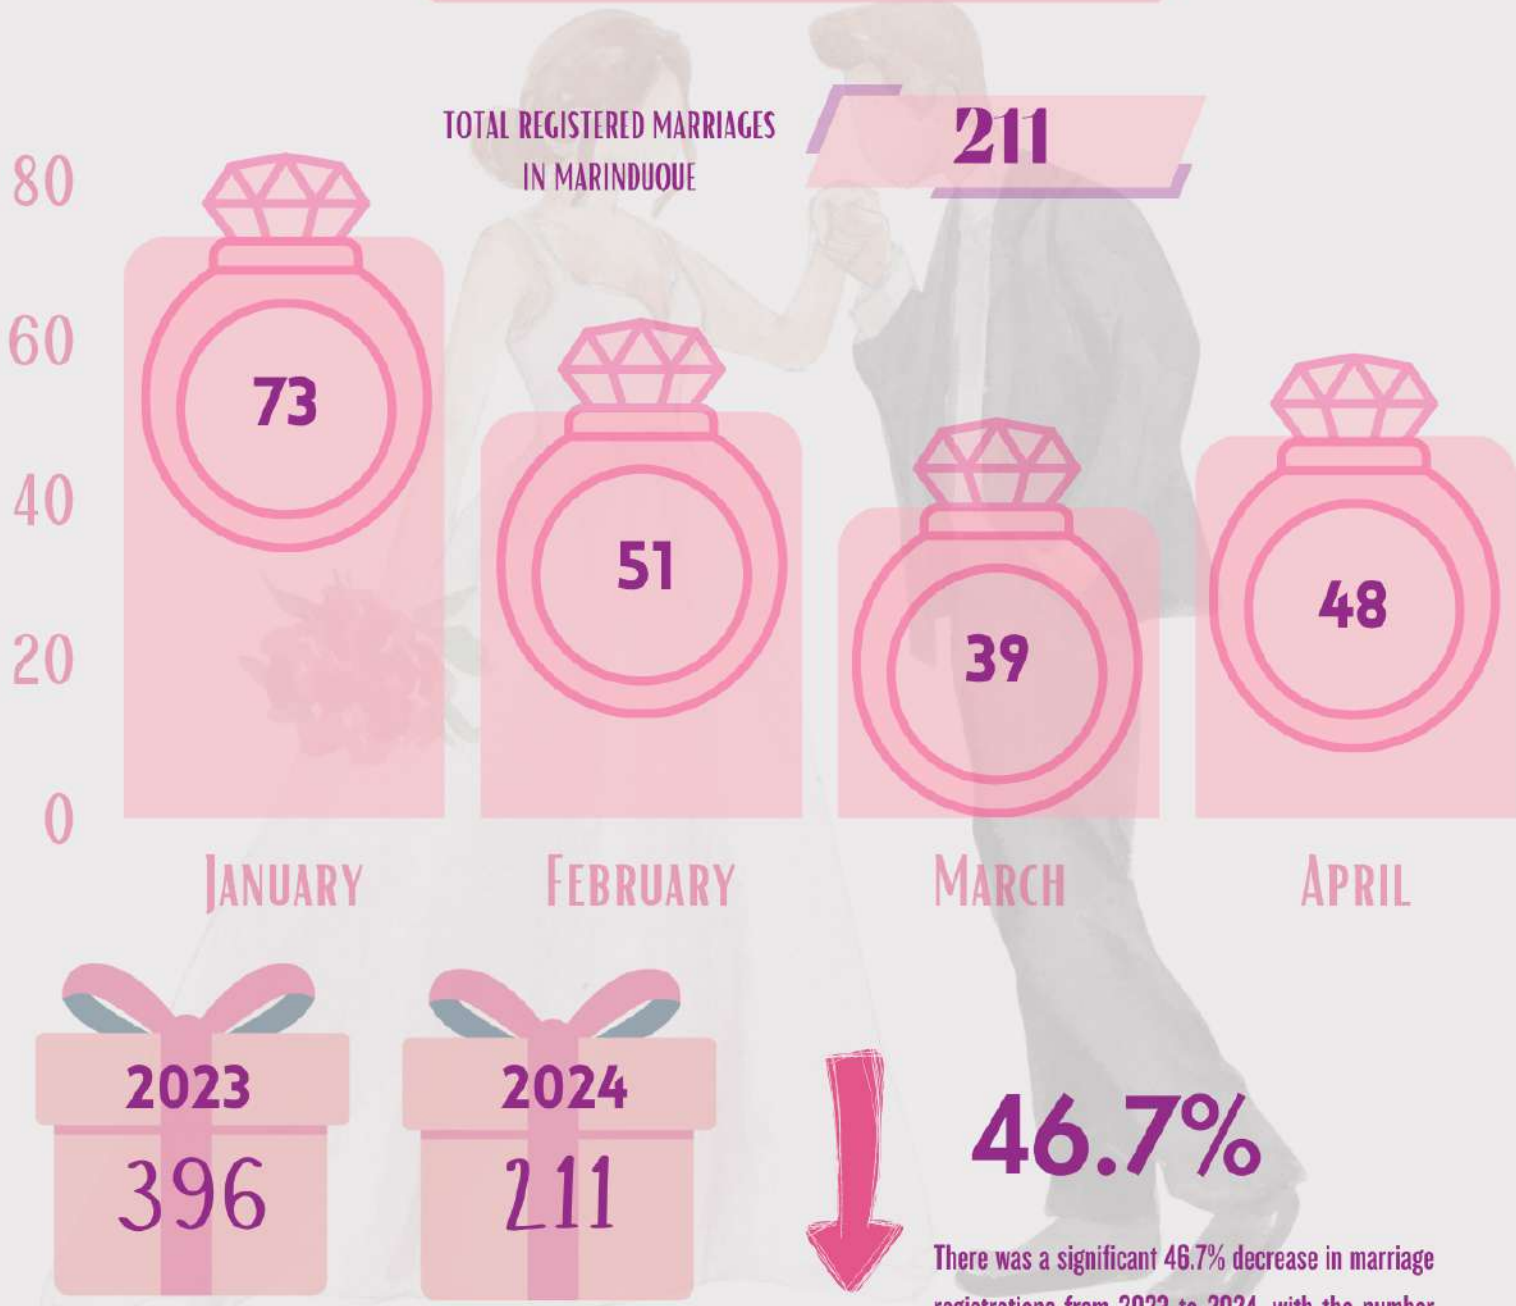

MARINDUQUE CIVIL REGISTRATION AND VITAL STATISTICS

NUMBER OF REGISTERED MARRIAGES BY MONTH OF OCCURRENCE

JANUARY TO APRIL 2024^P

Source: Philippine Statistics Authority, Civil Registration Service, Vital Statistics Division, as of August 31, 2024
 Note: Figures are results of actual registration without any adjustment for under-registration.
^P - Preliminary Results.