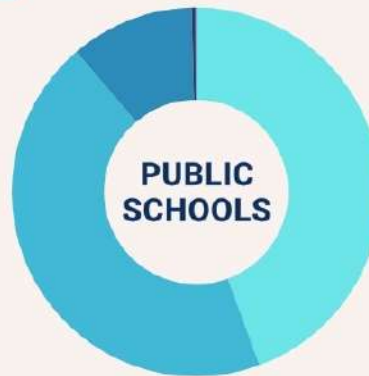

Reference No : 2024-IG-102

Total Government and Private Schools by level of Education

4,537

- Public Schools - 4,269
- Private Schools - 268

- Elementary - 1,896
- Pre-School - 1,892
- Secondary - 465
- Integrated School - 13
- Stand-alone SHS - 3