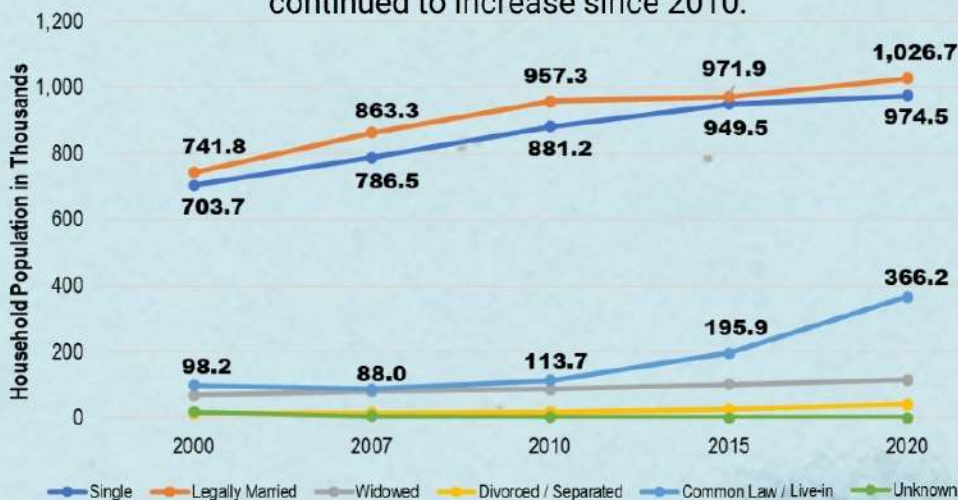

Single Population

IN THE MIMAROPA REGION

The number of **common-law/ live-in** marital arrangement, **legally married couples**, and the **single individuals** continued to increase since 2010.

974,516
persons who were **never married** and belongs to households in MIMAROPA
(As of May 2020)

55%
OF THE SINGLE HOUSEHOLD POPULATION 10 YEARS OLD AND OVER ARE MALES

There are more **single males** than females in the region across age groups below 60 years old.

SEX RATIO

(number of males per 100 females)
AMONG SINGLE PERSONS BY CITY AND MUNICIPALITY: 2020

- LEGEND:
- 110 - 117.9
 - 118 - 125.9
 - 126 - 133.9
 - 134 - 141.9
 - 142 and over