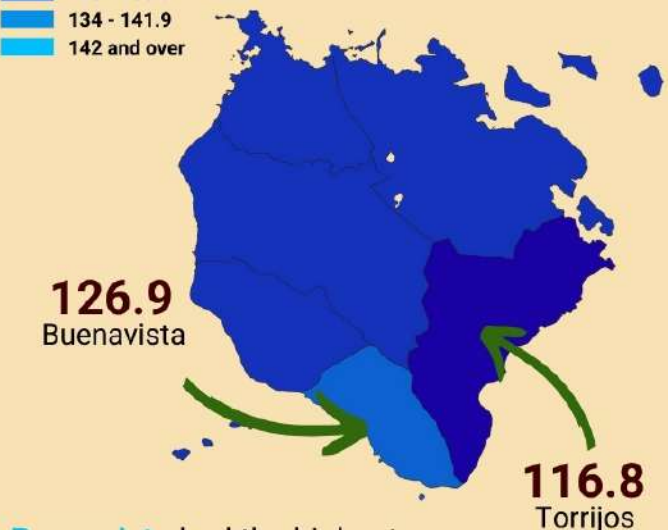

## Single Population

IN THE PROVINCE OF MARINDUQUE

The number of **common-law/ live-in** marital arrangement in the province continued to increase since 2010.

There are more **single males** than females in the province across age groups below 60 years old.

### SEX RATIO

(number of males per 100 females)  
AMONG SINGLE PERSONS BY MUNICIPALITY, MARINDUQUE: 2020

- LEGEND:
- 110 - 117.9
  - 118 - 125.9
  - 126 - 133.9
  - 134 - 141.9
  - 142 and over

**Buenavista** had the highest sex ratio while **Torrijos** had the lowest sex ratio in the province.