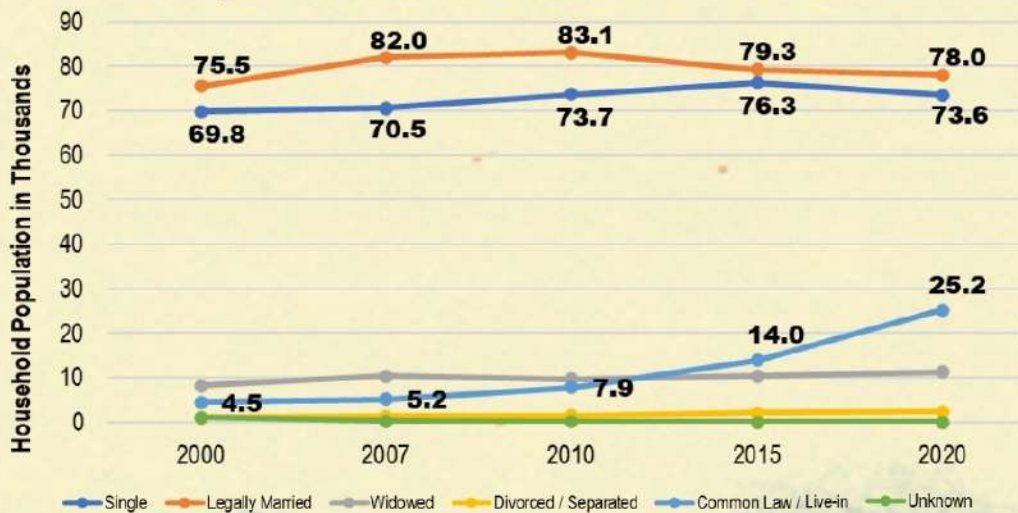

## Single Population

IN THE PROVINCE OF MARINDUQUE

The number of **common-law/ live-in** marital arrangement in the province continued to increase since 2010.

There are more **single males** than females in the province across age groups below 60 years old.

### SEX RATIO

(number of males per 100 females)  
AMONG SINGLE PERSONS BY MUNICIPALITY, MARINDUQUE: 2020

- LEGEND:
- 110 - 117.9
  - 118 - 125.9
  - 126 - 133.9
  - 134 - 141.9
  - 142 and over

**Buenavista** had the highest sex ratio while **Torrijos** had the lowest sex ratio in the province.