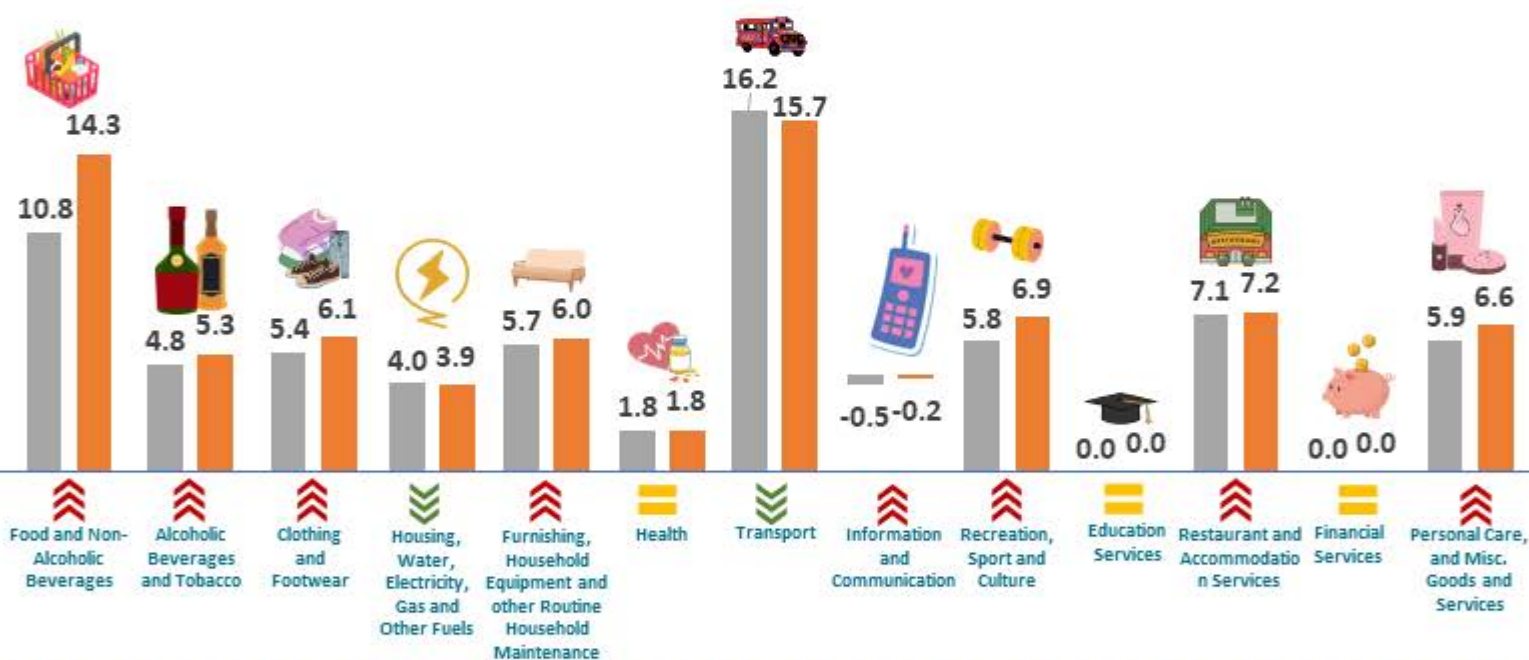

INFLATION RATE OF PALAWAN

FOR ALL INCOME HOUSEHOLDS

JULY 2022 (2018=100)

Inflation Rate for All Income Households

Main Sources of Acceleration: Palawan

Major Commodity Groups

■ JUNE 2022 ■ JULY 2022

Food Inflation 15.0