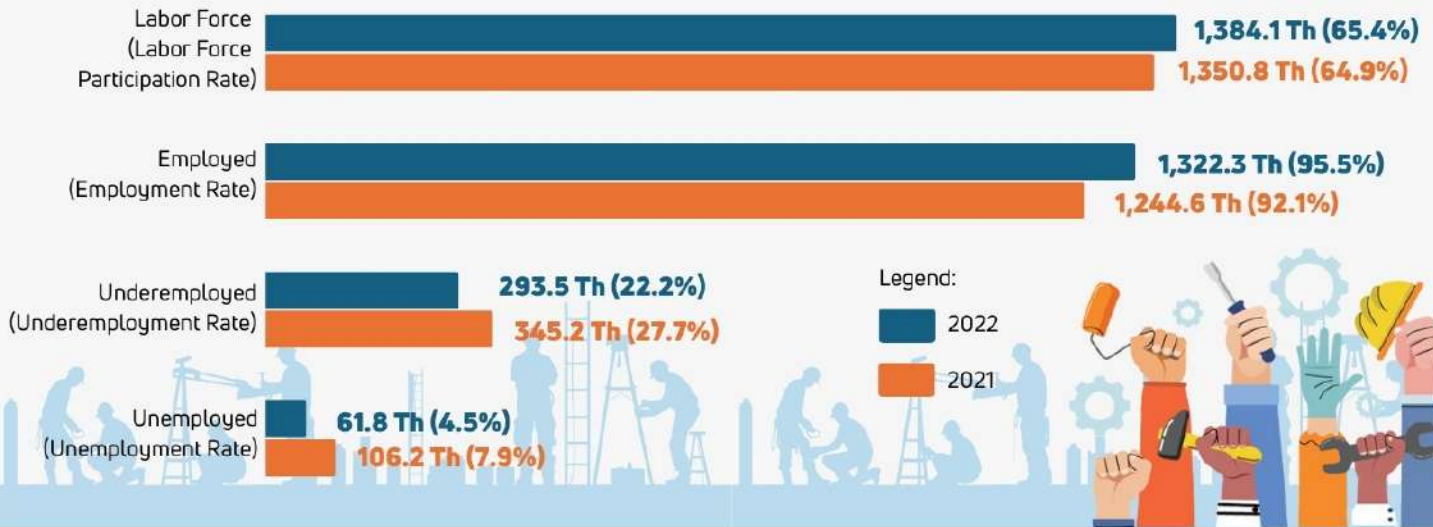

Key Employment Indicators: 2022 and 2021

Population 15 Years Old and Over by Sex

1,081 Th

1,035 Th

Number of Persons in the Labor Force and Labor Force Participation Rate by Sex

Male 830.0 Th (76.8%)

Female 554.1 Th (53.6%)

Number of Employed Persons and Employment Rate by Sex

Male 795.3 Th (95.8%)

Female 527.0 Th (95.1%)

Number of Underemployed Persons and Underemployment Rate by Sex

Male 197.2 Th (24.8%)

Female 95.6 Th (18.1%)