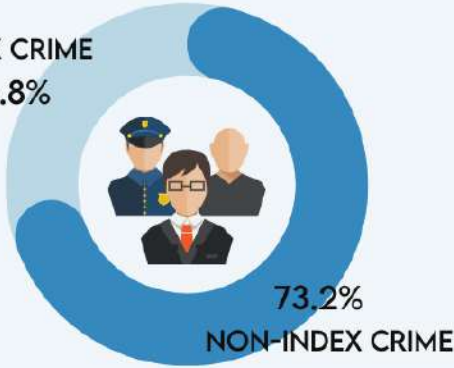

3,900 TOTAL CRIME INCIDENCE
(PER 100,000 POPULATION)

CLEARANCE EFFICIENCY RATE
99.5%

SOLUTION EFFICIENCY RATE
64.5%

INDEX CRIME
26.8%

576 CASES
VIOLENCE AGAINST WOMEN AND CHILDREN

VAWC

37.7%

RAPE

14.1%

SEXUAL ABUSE

31.1%

ACTS OF LASCIVIOUSNESS

12.2%

This represents a crime rate of 9.9 percent within the region.

A total of
2,022 PRISONERS
was recorded in 2023.

311 RECORDED
FIRE INCIDENCES