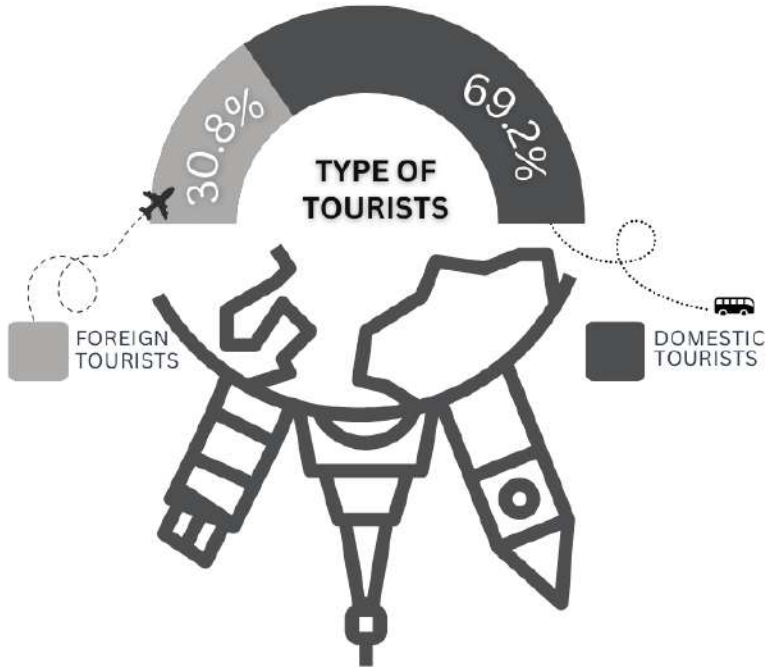

# TOTAL TOURISM ARRIVALS

# 2,220,499

visitor arrivals in 2023 as compared to the 1,142,398 tourists in 2022.

1,516,993	PALAWAN
485,676	ORIENTAL MINDORO
130,839	OCCIDENTAL MINDORO
51,447	MARINDUQUE
35,544	ROMBLON

Among the provinces in the region, Palawan registered the highest number of tourist arrivals, with 1,516,993. The province accounted for 68.3 percent of the total visitor arrivals in the MIMAROPA region.

## TOP SOURCES OF FOREIGN VISITORS

130,839 UNITED STATES OF AMERICA

51,447 FRANCE

35,544 GERMANY

## 599 DOT-ACCREDITED ACCOMMODATIONS

The number of DOT-accredited accommodations in the region increased by 40.0 percent, from 402 in 2022 to 599 in 2023.

Source: Department of Tourism and Provincial Tourism Offices