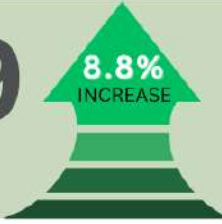

# 2,220,499

visitor arrivals in 2023 as compared to the 1,142,398 tourists in 2022.

1,516,993	PALAWAN
485,676	ORIENTAL MINDORO
130,839	OCCIDENTAL MINDORO
51,447	MARINDUQUE
35,544	ROMBLON

Among the provinces in the region, Palawan registered the highest number of tourist arrivals, with 1,516,993. The province accounted for 68.3 percent of the total visitor arrivals in the MIMAROPA region.