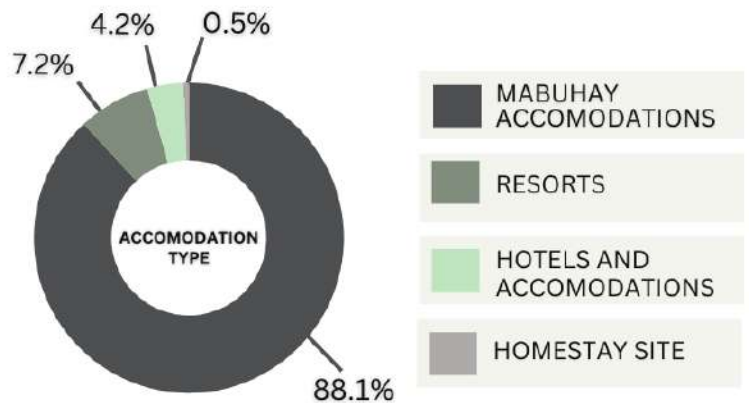

# 2,220,499

visitor arrivals in 2023 as compared to the 1,142,398 tourists in 2022.

1,516,993	PALAWAN
485,676	ORIENTAL MINDORO
130,839	OCCIDENTAL MINDORO
51,447	MARINDUQUE
35,544	ROMBLON

Among the provinces in the region, Palawan registered the highest number of tourist arrivals, with 1,516,993. The province accounted for 68.3 percent of the total visitor arrivals in the MIMAROPA region.

## 599 DOT-ACCREDITED ACCOMMODATIONS

The number of DOT-accredited accommodations in the region increased by 40.0 percent, from 402 in 2022 to 599 in 2023.

Source: Department of Tourism and Provincial Tourism Offices