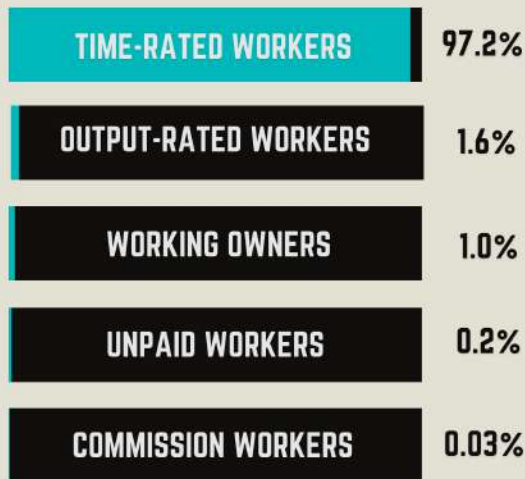

The Integrated Survey on Labor and Employment (ISLE), formerly BLES Integrated Survey (BITS), is a nationwide survey of establishments employing at least 20 workers. The ISLE aims to provide inputs to studies on industry trends and practices, and bases for the formulation of labor policies.

# 46,978

**TOTAL EMPLOYED**