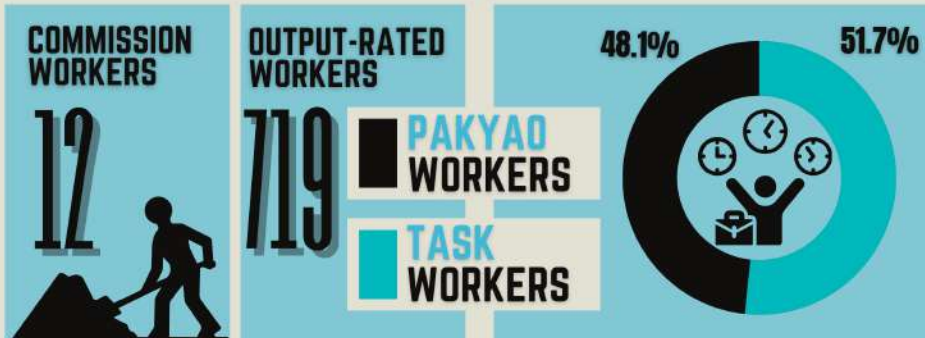

The Integrated Survey on Labor and Employment (ISLE), formerly BLES Integrated Survey (BITS), is a nationwide survey of establishments employing at least 20 workers. The ISLE aims to provide inputs to studies on industry trends and practices, and bases for the formulation of labor policies.

# 46,978

**TOTAL EMPLOYED**