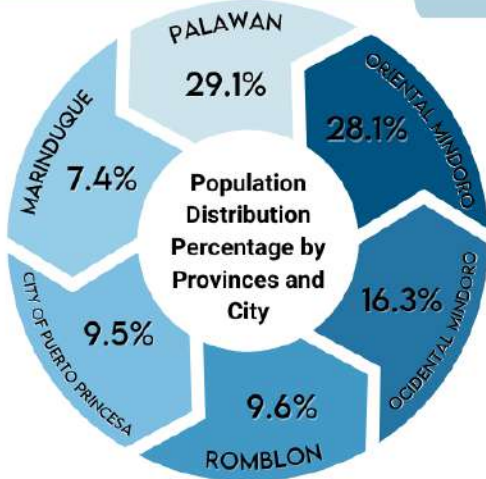

According to the Census of Population and Housing, the population of MIMAROPA region is 3,228,558 as of May 1, 2020.

Annual Population Growth Rate by Provinces and Highly Urbanized City

TOP 5 FOREIGN ETHNICITIES

The total population of 10 years and over comprises 2,263,590 persons. Below is the distribution by Marital Status:

TOTAL POPULATION BY ETHNIC GROUPS

These top 3 Religious Affiliations comprises 79.7% of MIMAROPA Region's total population.