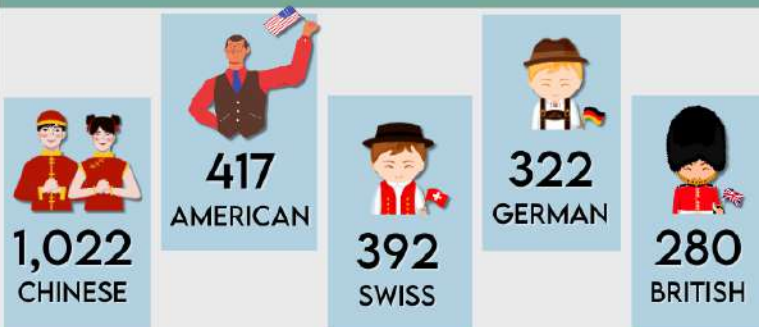

According to the Census of Population and Housing, the population of MIMAROPA region is 3,228,558 as of May 1, 2020.

Annual Population Growth Rate by Provinces and Highly Urbanized City

TOP 5 FOREIGN ETHNICITIES

The total population of 10 years and over comprises 2,263,590 persons. Below is the distribution by Marital Status:

TOTAL POPULATION BY ETHNIC GROUPS

These top 3 Religious Affiliations comprises 79.7% of MIMAROPA Region's total population.