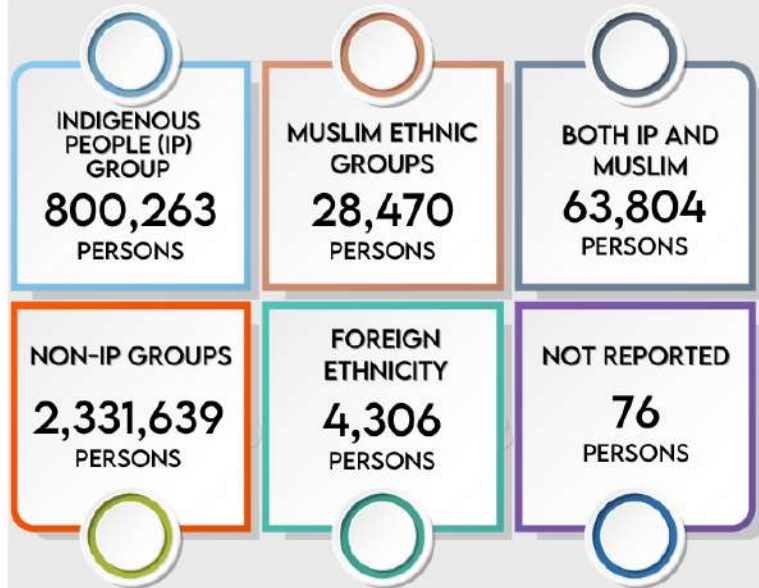

According to the Census of Population and Housing, the population of MIMAROPA region is 3,228,558 as of May 1, 2020.

Annual Population Growth Rate by Provinces and Highly Urbanized City

TOP 5 FOREIGN ETHNICITIES

The total population of 10 years and over comprises 2,263,590 persons. Below is the distribution by Marital Status:

TOTAL POPULATION BY ETHNIC GROUPS

These top 3 Religious Affiliations comprises 79.7% of MIMAROPA Region's total population.