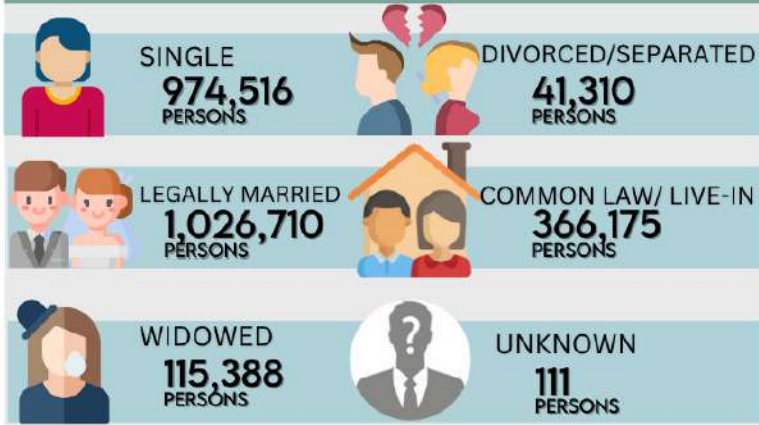

According to the Census of Population and Housing, the population of MIMAROPA region is 3,228,558 as of May 1, 2020.

Annual Population Growth Rate by Provinces and Highly Urbanized City

TOP 5 FOREIGN ETHNICITIES

The total population of 10 years and over comprises 2,263,590 persons. Below is the distribution by Marital Status:

TOTAL POPULATION BY ETHNIC GROUPS

These top 3 Religious Affiliations comprises 79.7% of MIMAROPA Region's total population.