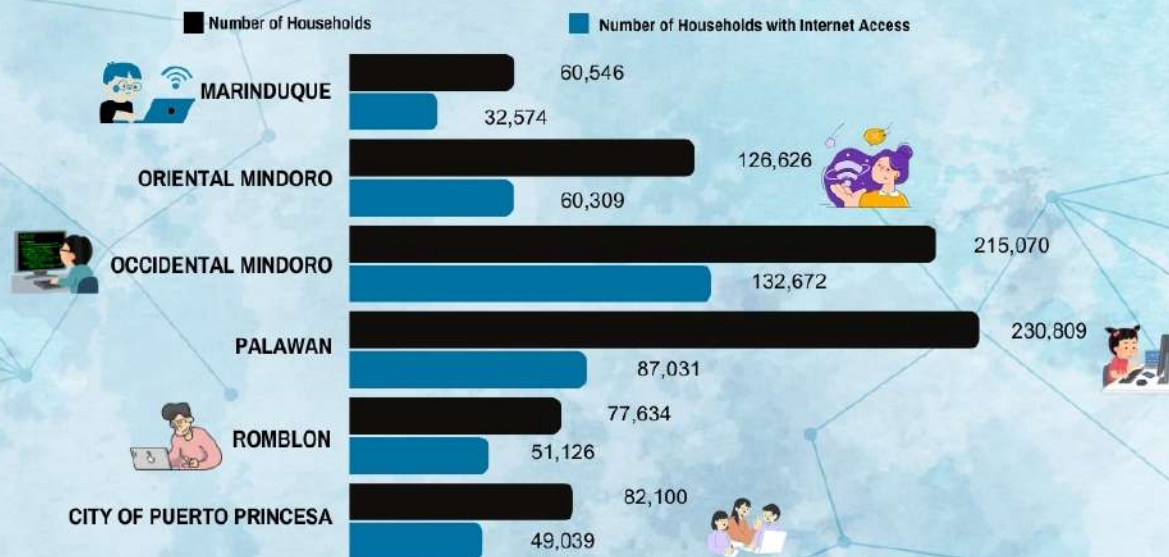

INTERNET ACCESS/USE BY HOUSEHOLDS IN THE MIMAROPA REGION

Of the **792,785 households** in MIMAROPA Region, **412,750 households** reported that they have access to the internet in 2020.

NUMBER OF HOUSEHOLDS WITH INTERNET ACCESS BY PROVINCE/HUC

Note: Figures are based on 20 percent sample household. Details may not add up to total due to rounding off. Data of City of Puerto Princesa excluded from Palawan.

PERCENT DISTRIBUTION OF HOUSEHOLDS WITH INTERNET ACCESS BY TYPE OF INTERNET CONNECTION

It was reported that **84.2 percent** of the households in MIMAROPA Region have internet connection through **mobile broadband network**.