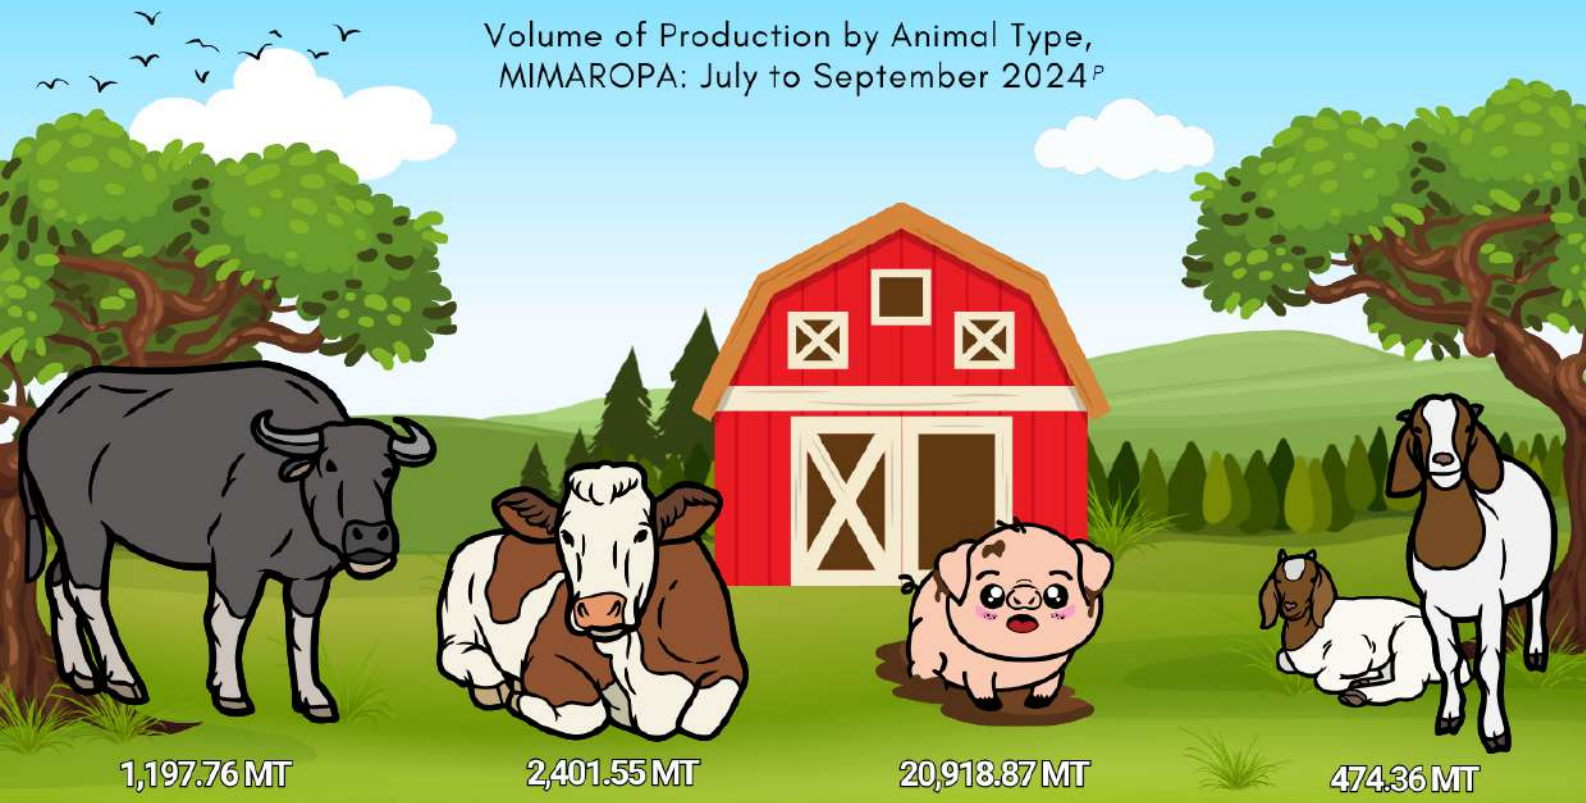

LIVESTOCK PRODUCTION IN MIMAROPA REGION

Third Quarter 2024 Preliminary Results

Reference No. 2025-IG-10

Volume of Production by Animal Type,
MIMAROPA: July to September 2024^P

CARABAO PRODUCTION

CATTLE PRODUCTION

HOG PRODUCTION

GOAT PRODUCTION

Volume of Production by Animal Type and Province, July to September 2024^P
(in Metric Tons, Liveweight)

Note: P - preliminary

Sources: Philippine Statistics Authority, BLPS and CLPS