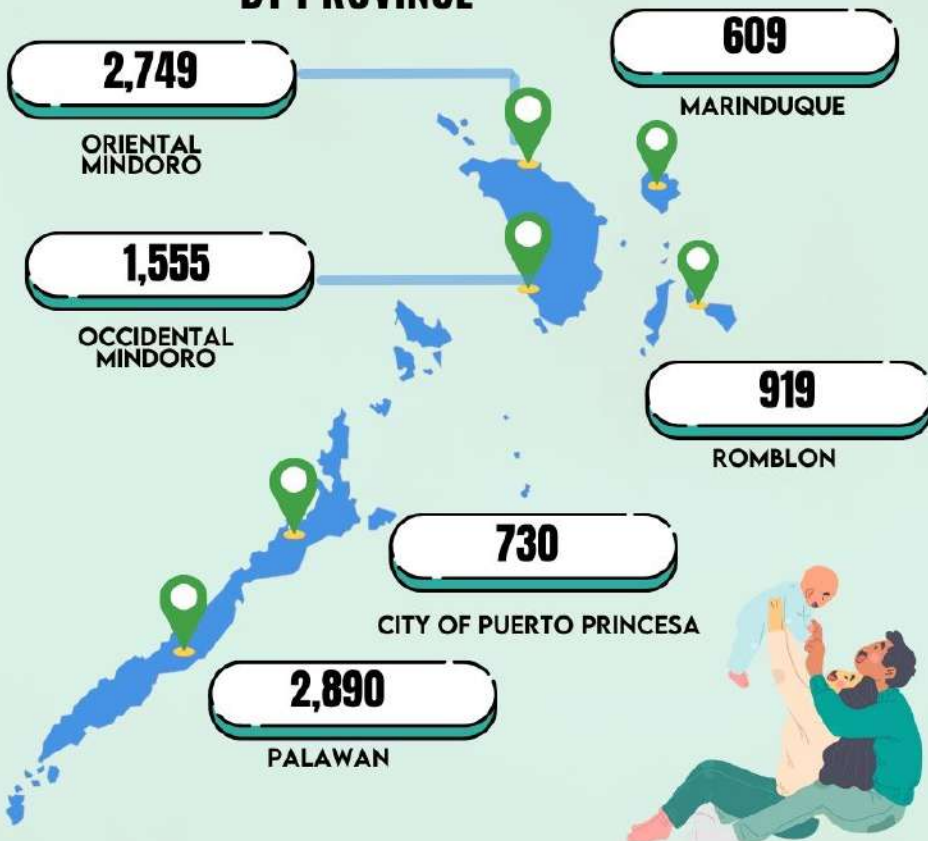

Birth Statistics

MIMAROPA: 2nd Quarter 2023

April to June

(Provisional as of January 2024)

2024-IG-41

TOTAL NUMBER OF REGISTERED LIVEBIRTH

9,452

NUMBER OF REGISTERED LIVEBIRTHS BY MONTH

APRIL

3,228

MAY

3,191

JUNE

3,033

TOTAL NUMBER OF REGISTERED LIVEBIRTH BY PROVINCE

2,749

ORIENTAL MINDORO

609

MARINDUQUE

1,555

OCCIDENTAL MINDORO

919

ROMBLON

730

CITY OF PUERTO PRINCESA

2,890

PALAWAN

What is Live Birth?

It is the complete expulsion or extraction of a product of conception from its mother irrespective of the duration of the pregnancy, which after such separation, breathes or shows any evidence of life, such as beating of the heart, pulsation of the umbilical cord, or definite movement of voluntary muscles, whether or not the umbilical cord has been cut or the placenta is attached; each product of such a birth is considered liveborn.