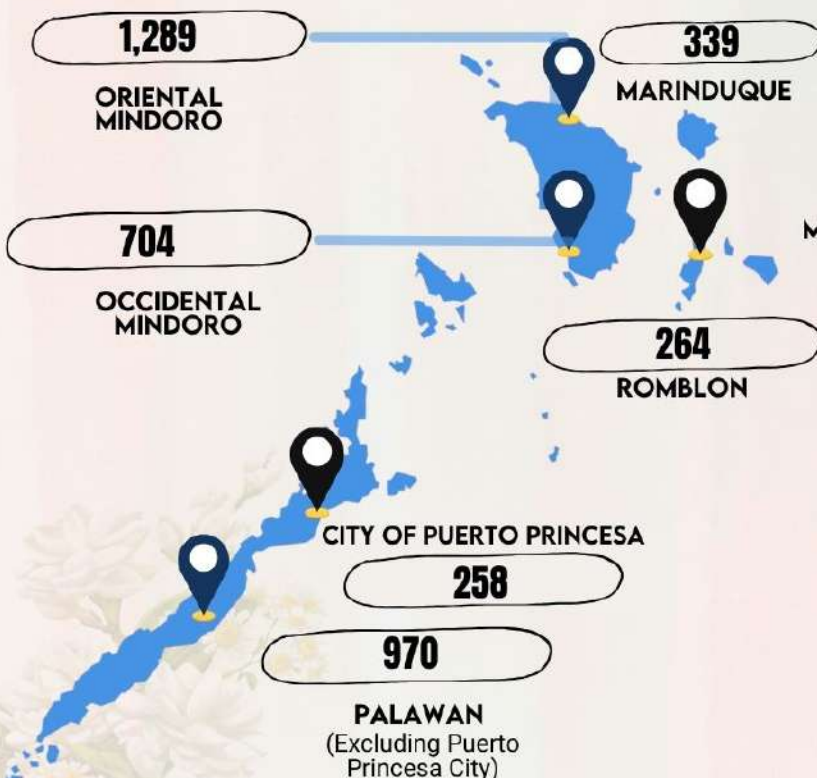

TOTAL NUMBER OF REGISTERED MARRIAGES BY PROVINCE