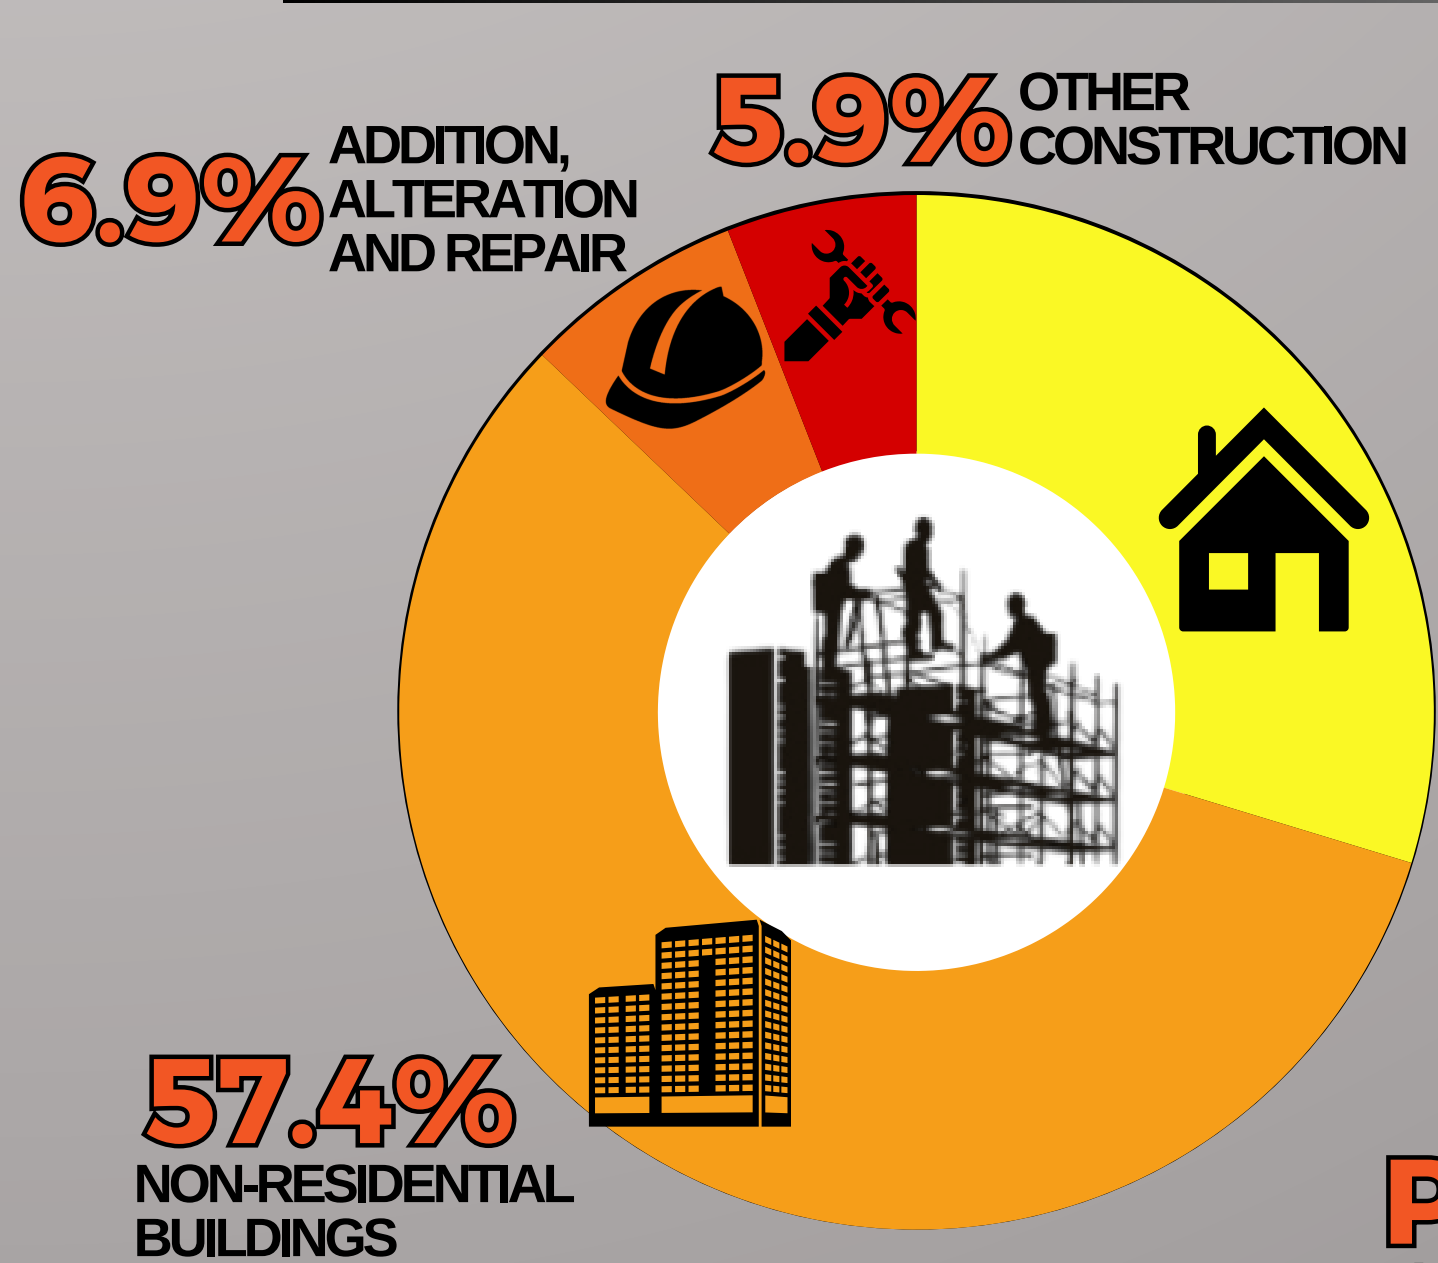

TYPE OF CONSTRUCTION

VALUE OF CONSTRUCTION