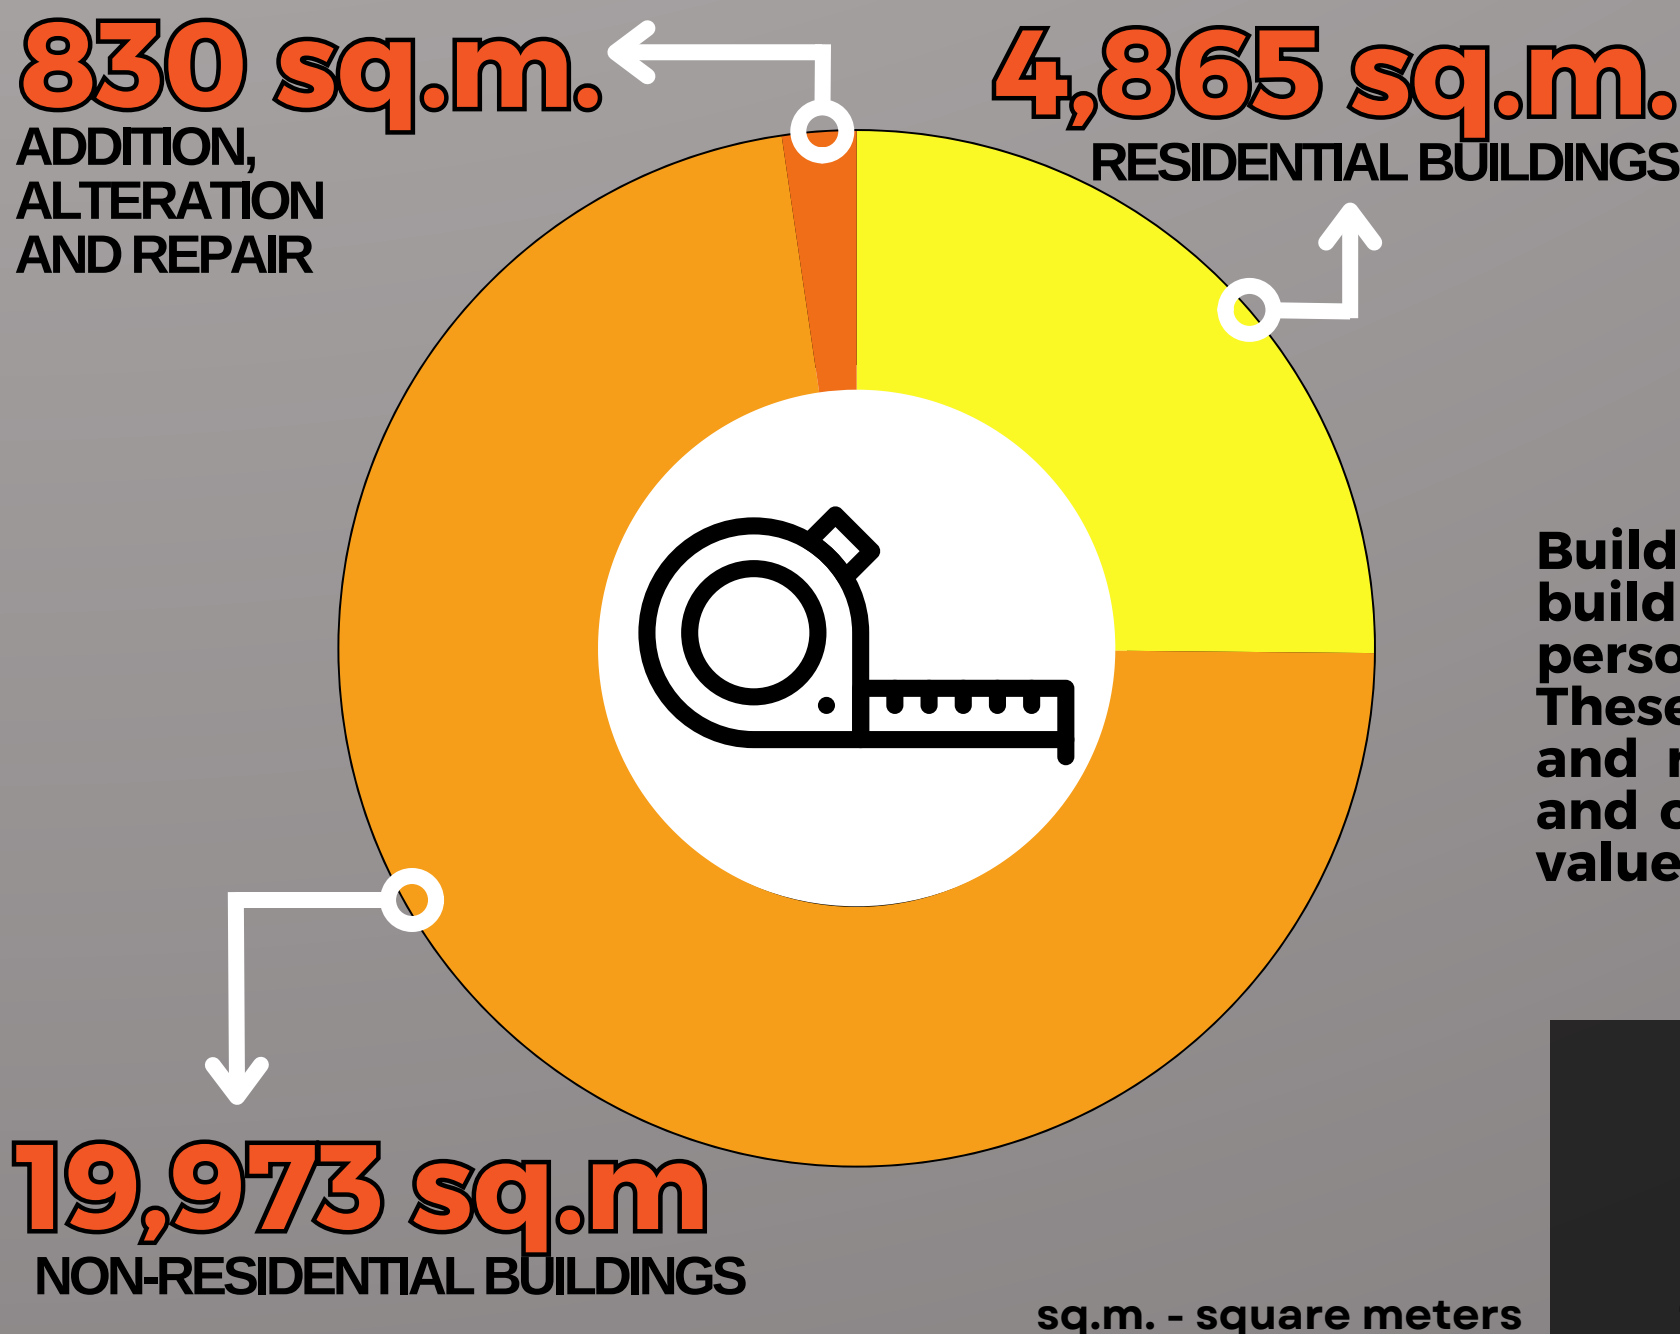

OCTOBER 2024

PRELIMINARY RESULTS

ORIENTAL MINDORO

CONSTRUCTION STATISTICS

APPROVED BUILDING PERMITS

101

Release Date: 08 January 2025
Reference No.: 2025-IG-003

TYPE OF CONSTRUCTION

VALUE OF CONSTRUCTION

FLOOR AREA

M - million

Building Construction Statistics are generated from the building construction permits collected by PSA field personnel from the local building officials in the province. These include new construction and additions, alterations and repairs of residential and non-residential buildings and other structures, and their corresponding floor area, value and classification.