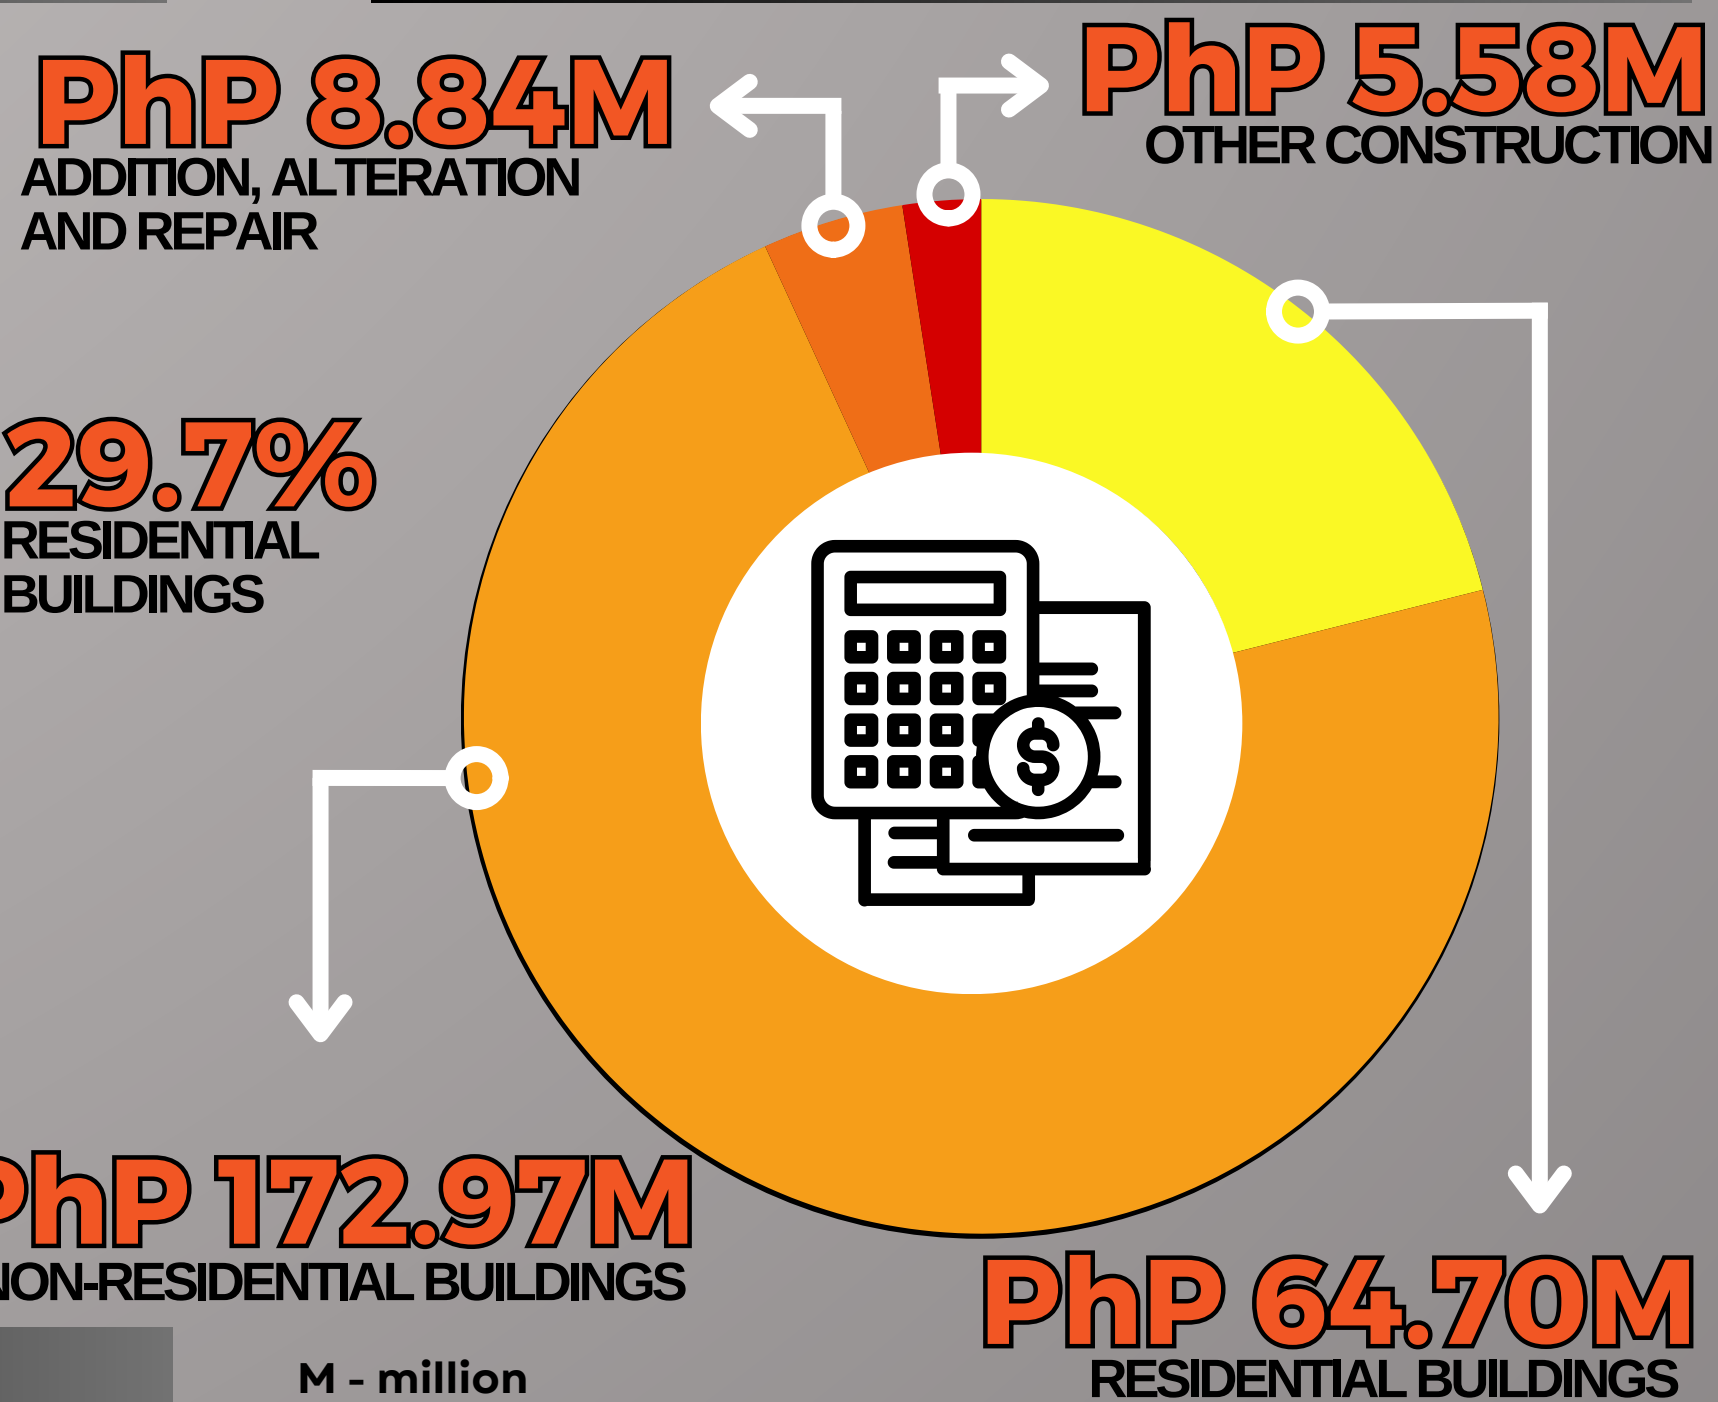

OCTOBER 2024

PRELIMINARY RESULTS

ORIENTAL MINDORO

CONSTRUCTION STATISTICS

APPROVED BUILDING PERMITS

101

Release Date: 08 January 2025
Reference No.: 2025-IG-003

TYPE OF CONSTRUCTION

VALUE OF CONSTRUCTION

FLOOR AREA

M - million

Building Construction Statistics are generated from the building construction permits collected by PSA field personnel from the local building officials in the province. These include new construction and additions, alterations and repairs of residential and non-residential buildings and other structures, and their corresponding floor area, value and classification.