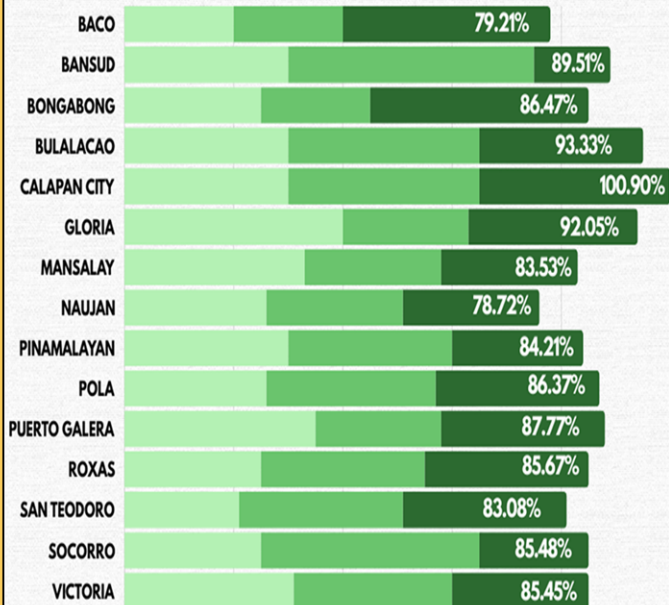

AS OF 28 FEBRUARY 2025