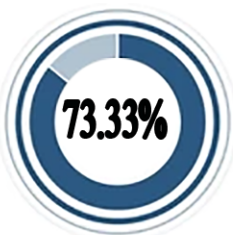

NATIONAL
IDENTIFICATION
SYSTEM

NATIONAL ID UPDATES

Date Release: 10 March 2025
Reference No.: 2025-IG-061

2020 Census of Population
and Housing

908, 339

796, 923 **87.73%**

As of 28 February 2025
National ID Registration

As of 28 February 2025
Paper Form of NID Issued

666, 048

AS OF 28 FEBRUARY 2025

NATIONAL ID TOTAL REGISTERED
IN ORIENTAL MINDORO