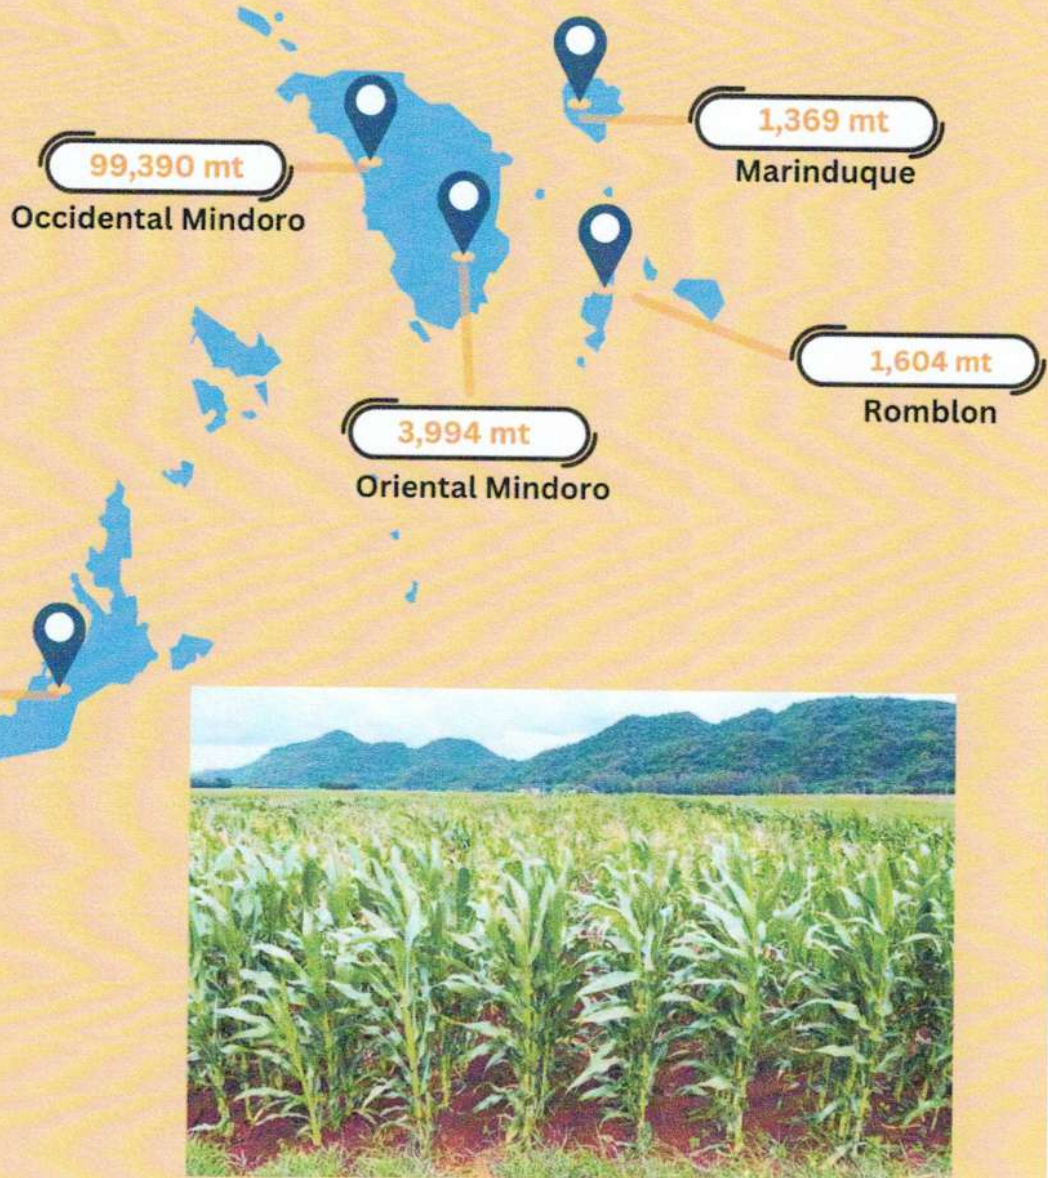

2023 ANNUAL CORN PRODUCTION MIMAROPA REGION

Reference No. IG-25

MIMAROPA REGION

125,326 mt

SHARE OF PRODUCTION OF PROVINCES IN THE MIMAROPA REGION

REPUBLIC OF THE PHILIPPINES
PHILIPPINE STATISTICS AUTHORITY
REGIONAL STATISTICAL SERVICES OFFICE MIMAROPA