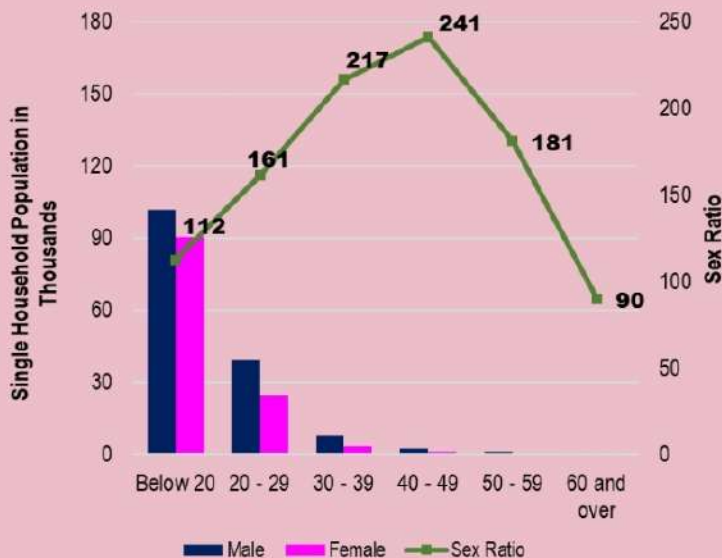

Single Population

IN THE PROVINCE OF PALAWAN

The number of **single individuals, common-law/ live-in** marital arrangement, and **divorced/ separated** in the province continued to increase since 2010.

273,717
persons who were **never married** and belongs to households in Palawan
(As of May 2020)

56%
OF THE SINGLE HOUSEHOLD POPULATION 10 YEARS OLD AND OVER ARE MALES

There are more **single males than females** in the province across age groups below 60 years old.

SEX RATIO

(number of males per 100 females)
AMONG SINGLE PERSONS BY MUNICIPALITY, ROMBLON: 2020