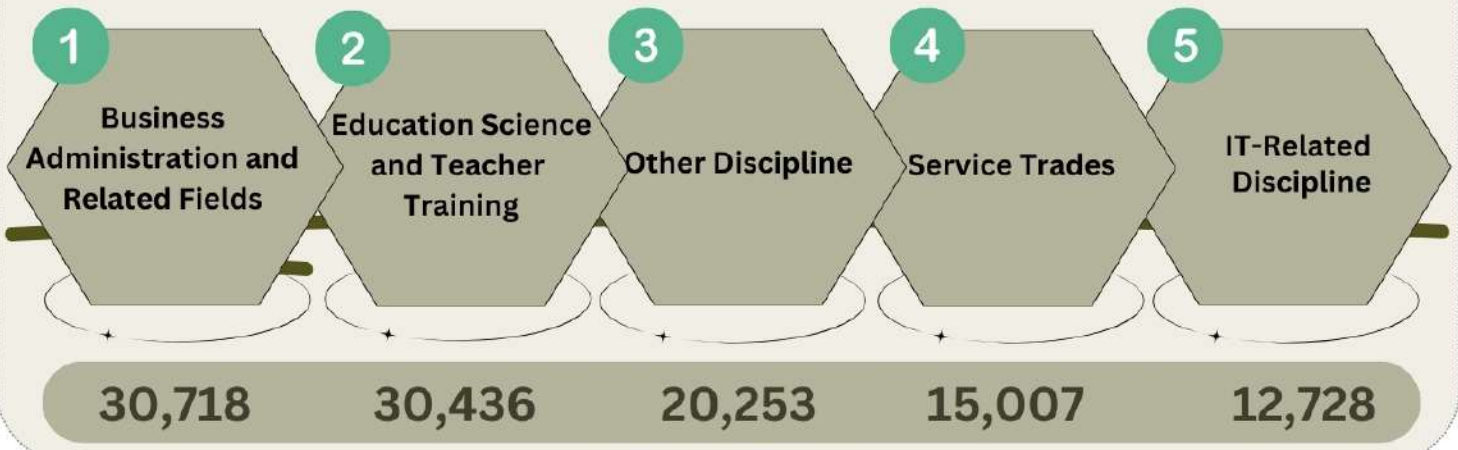

TOTAL ENROLLMENT IN TERTIARY EDUCATION BY SEX

In MIMAROPA Region,

137,096

students were enrolled in different discipline group in Academic Year 2022-2023.

● Male - 58,487 ● Female - 78,609

TOP 5 HIGHEST ENROLLMENT IN TERTIARY EDUCATION BY DISCIPLINE GROUP