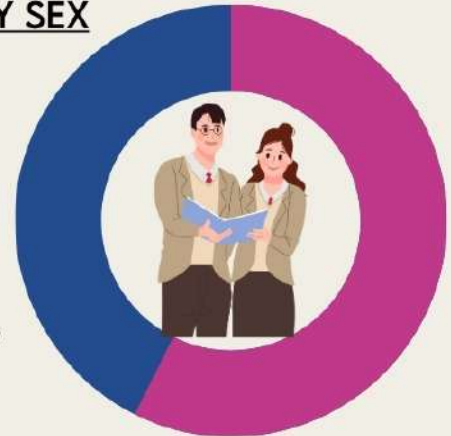

TOTAL ENROLLMENT IN TERTIARY EDUCATION BY SEX

In MIMAROPA Region,

137,096

students were enrolled in different discipline group in Academic Year 2022-2023.

● Male - 58,487 ● Female - 78,609

TOP 5 HIGHEST ENROLLMENT IN TERTIARY EDUCATION BY DISCIPLINE GROUP