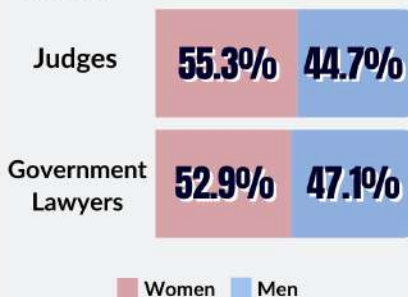

## Elected Government Officials in National and Local Elections

Source: Department of Interior and Local Government MIMAROPA Commission on Elections

Among the 798 public servants in the region, 622 (77.9%) are men and 176 (22.1%) are women.

## Justice Professionals in the Government

Majority of Government Lawyers and Judges in MIMAROPA are women.

Source: Supreme Court, and Public Attorney's Office