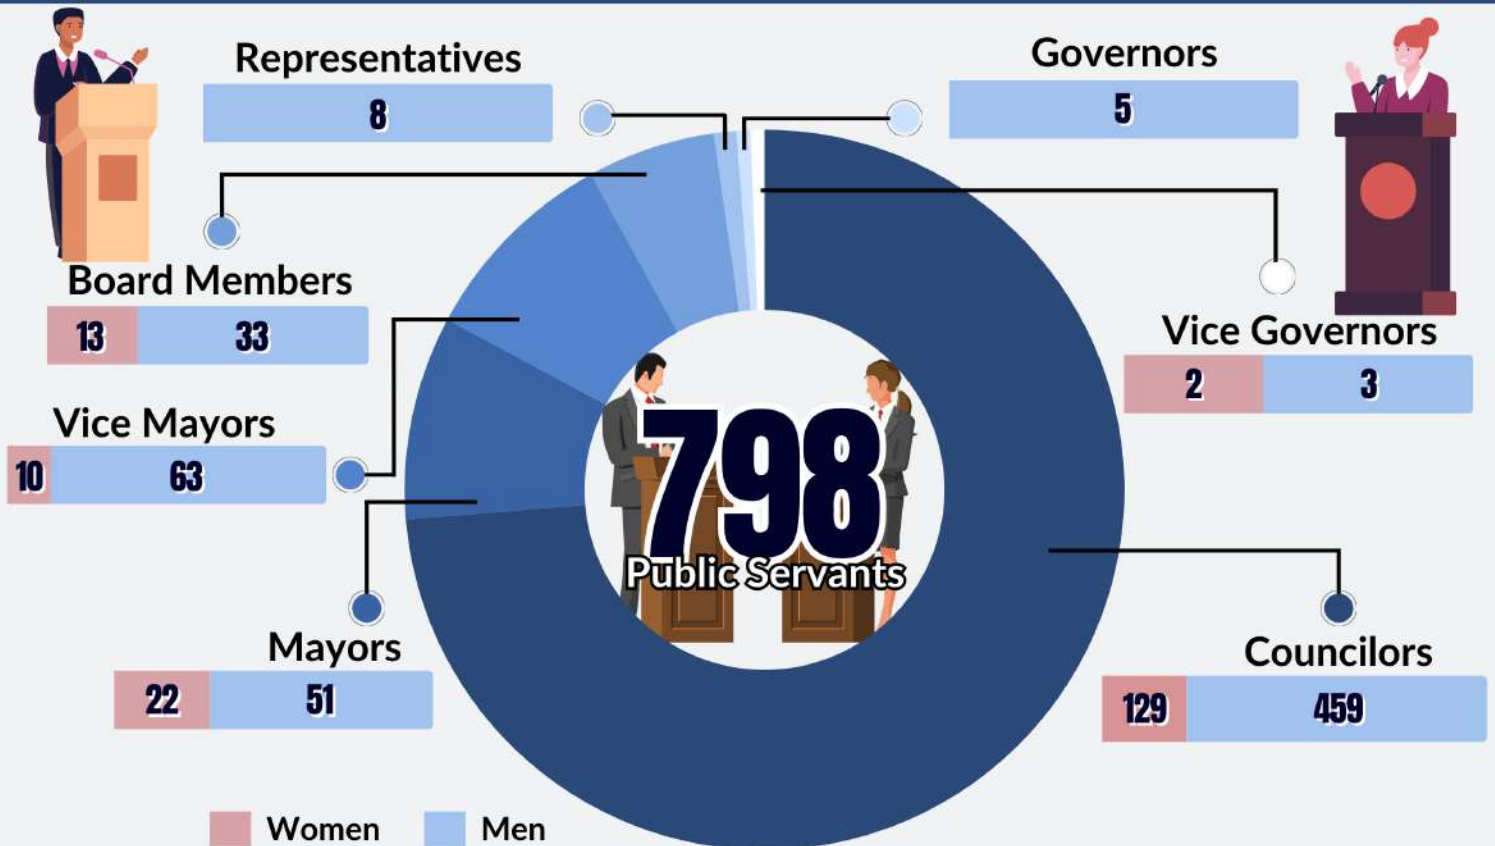

## Elected Government Officials in National and Local Elections

Source: Department of Interior and Local Government MIMAROPA Commission on Elections

Among the 798 public servants in the region, 622 (77.9%) are men and 176 (22.1%) are women.

## Justice Professionals in the Government

Majority of Government Lawyers and Judges in MIMAROPA are women.

Source: Supreme Court, and Public Attorney's Office

## Fire Personnel, by Sex and Province

**1,092**  
Fire Personnel

In the MIMAROPA Region, Palawan recorded the highest number of fire personnel, followed by Oriental Mindoro, and Palawan.

Source: Bureau of Fire Protection MIMAROPA