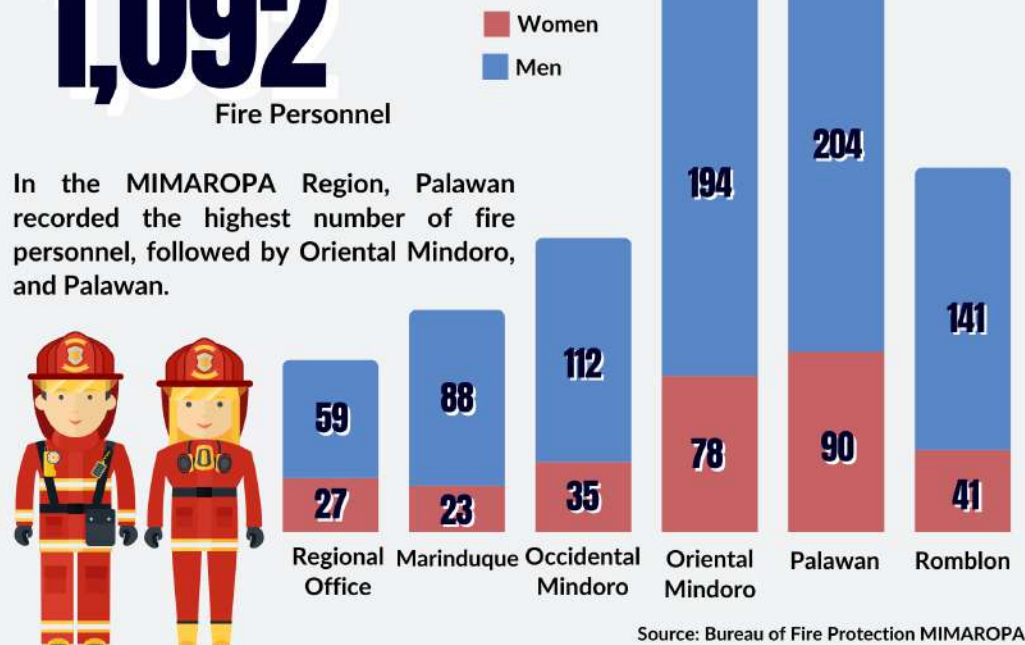

## Elected Government Officials in National and Local Elections

Source: Department of Interior and Local Government MIMAROPA Commission on Elections

Among the 798 public servants in the region, 622 (77.9%) are men and 176 (22.1%) are women.

## Justice Professionals in the Government

Majority of Government Lawyers and Judges in MIMAROPA are women.

Source: Supreme Court, and Public Attorney's Office

## Fire Personnel, by Sex and Province

**1,092**  
Fire Personnel

In the MIMAROPA Region, Palawan recorded the highest number of fire personnel, followed by Oriental Mindoro, and Palawan.

Source: Bureau of Fire Protection MIMAROPA